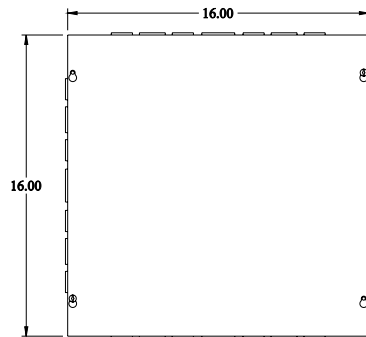

PART No. CSKO16166

for more information visit
www.hammfg.com

Data subject to change without notice

Isometric drawing Not to Scale

TOP VIEW

ISOMETRIC VIEW

SIDE VIEW

FRONT VIEW

SIDE VIEW

BOTTOM VIEW