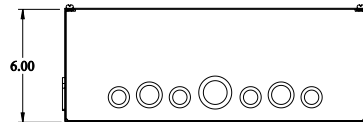

PART No. CSKO16166

for more information visit
www.hammfg.com

Data subject to change without notice

Isometric drawing Not to Scale

TOP VIEW

ISOMETRIC VIEW

SIDE VIEW

FRONT VIEW

SIDE VIEW

BOTTOM VIEW