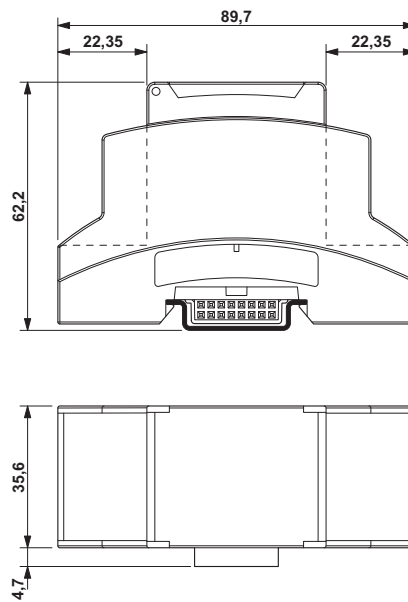

Upper part for installation housing BC, width: 35.6 mm, wiring space depth: 22 mm

Key commercial data

Packing unit	1
Minimum order quantity	1
Catalog page	Page 580 (CC-2011)
GTIN	 4 046356 095464
Custom tariff number	85472000
Country of origin	GERMANY

Technical data

General

Housing type	Upper part
Housing material	polycarbonate
Color	light gray

Dimensions / positions

Length	89.7 mm
Constructional height	62.2 mm
Width	35.6 mm

Technical data

Inflammability class according to UL 94	V0
---	----

Upper part of housing - BC 35,6 OT U22 KMGY - 2896047

Dimensioned drawing

The dimensional drawing shows the item with the lower part of the housing and the housing cover