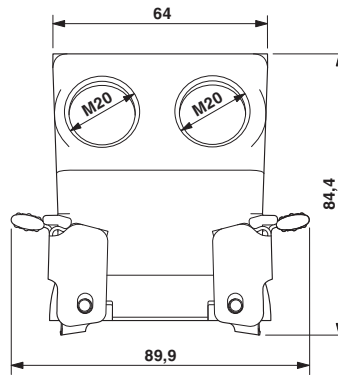

Housing - DC-B 6-H-80/O2STM20S-M - 1581124

Dimensioned drawing

Dimensional drawing