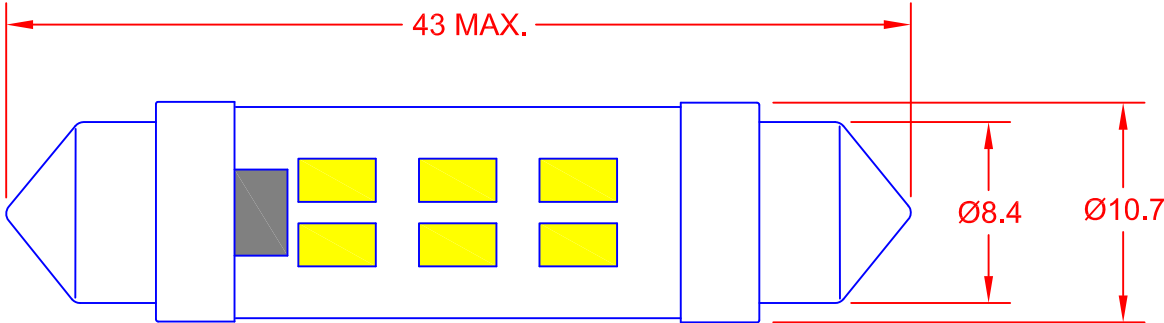

6 LED FESTOON LAMP

FEATURES

- Non-Polarized
- 12V and 24V AC and DC Operation
- High Efficacy - 90 Lm/Watt Cool White
- 86 Lm/Watt Neutral White
- 80 Lm/Watt Warm White
- Standard Size - Fits JKL Socket #2910F-47

JKL PART NUMBER	Color	Input Voltage (V AC/DC)			Power Typ. (W)	Current Typ. (mA)	Radiance Angle (Deg.)	CCT(K)	Lumen Flux (lm)	Operating Temp. (deg. C)		
		Min.	Typ.	Max.						Min.	Typ.	Max.
LE-0909-14CW	Cool White	--	12	24	0.5	45	120	6000	45	-20	25	40
LE-0909-14NW	Neutral White	--	12	24	0.5	45	120	4500	43	-20	25	40
LE-0909-14WW	Warm Write	--	12	24	0.5	45	120	3000	40	-20	25	40

METRIC

THIRD ANGLE PROJECTION

DIMENSIONS ARE IN MILLIMETERS
TOLERANCE UNLESS OTHERWISE SPECIFIED
1 PL +/- 0.2
2 PL +/- 0
ANGLE +/- 0

JKL COMPONENTS CORPORATION

TITLE				6 LED FESTOON LAMP			
SIZE	FSCM NO.	DRAWING NO.		LE-0909-14			
A	55335						
SCALE	RELEASED DATE	REVISION DATE	REV. NO.	SHEET 1 OF 1			
NONE	6/20/11						