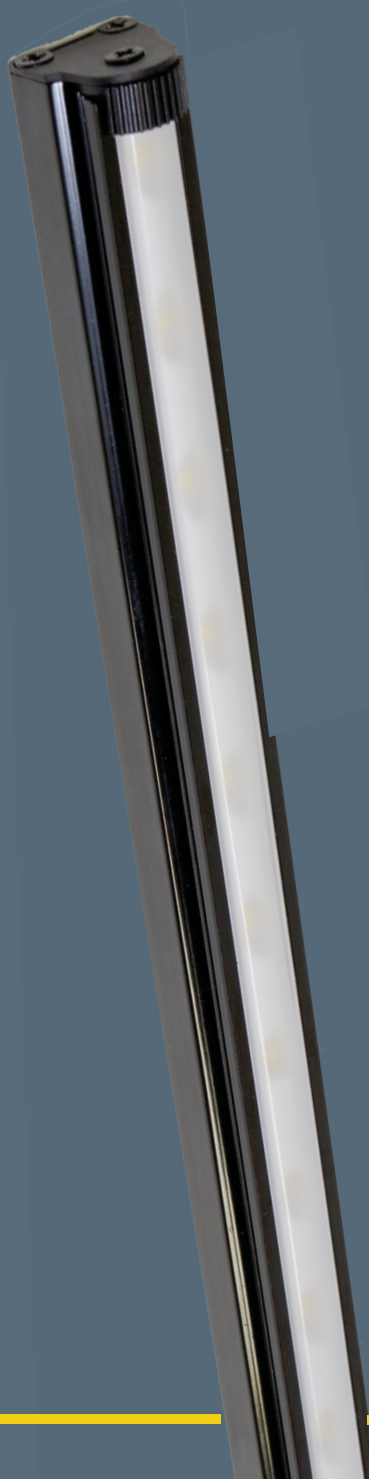

FEATURES:

- High Lumen Output
- Long Life
- Diffused Lens
- Mercury Free
- Directional Efficiency
- Lead Free
- Low Profile
- No UV

The Terrace features a durable extruded black aluminum housing and a diffused lens for maximized light output uniformity.

SPECIFICATIONS

Color Temperature	Lumen Output	Efficacy (lm/W)	Color Rendering Index (CRI)
Cool (C) - 6500K	475	75	70
Neutral (N) - 4500K	450	71	76
Warm (W) - 3000K	435	65	80

Rated Life:	50,000 hours
Beam Angle:	120°
Power Consumption:	7 Watts
Operating Temperature:	0° C ~+ 40° C
Voltage Input:	24VDC, Constant Voltage
Controls:	See Accessory SW-1001
Housing:	Extruded Aluminum, Black Polycarbonate Lens, Clear
Weight (g):	131
Dimensions:	W .76" (19.3mm) H .91" (23.2mm) L 12" (304,8mm) ** **not including mounts

DIMENSIONS

TERRACE SERIES

T2200 STANDARD (S)

ORDERING INFORMATION

Choose the option that best suits your needs and write its corresponding code on the appropriate line to form product code.

Model	Color	Type	Example
T2200	C - 6500K N - 4500K W - 3000K	S-Standard	T2200-C-S

All luminaires are easily customizable. Please contact us to inquire about customizing a luminaire to fill your needs.

Order power accessories as separate catalog numbers from the Accessories section below.
(Note: 2 mounting screws and double sided tape included for mounting of Standard luminaires)