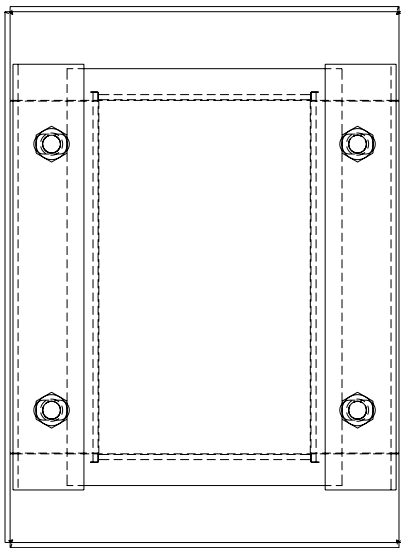

PART No. 1481WN40503

for more information visit  
[www.hammfg.com](http://www.hammfg.com)

Data subject to change without notice

TOP VIEW

ISOMETRIC VIEW

REAR VIEW

FRONT VIEW

SIDE VIEW