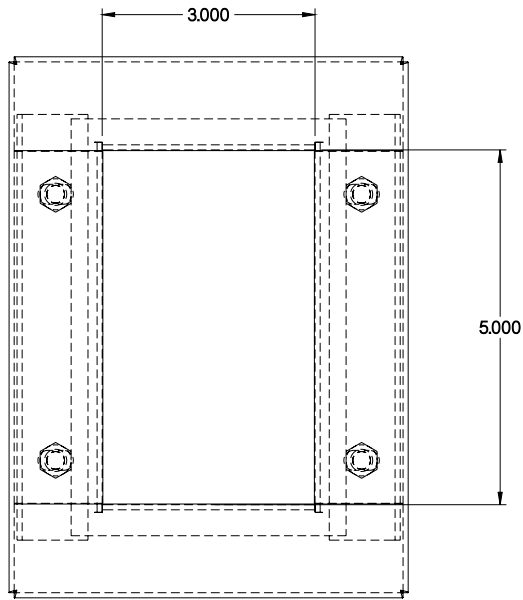

PART No. 1481WN40503

for more information visit  
[www.hammfg.com](http://www.hammfg.com)

Data subject to change without notice

TOP VIEW

ISOMETRIC VIEW

REAR VIEW

FRONT VIEW

SIDE VIEW