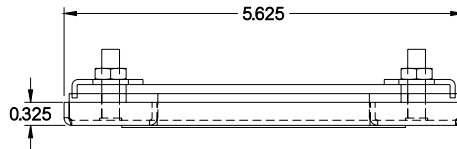

PART No. 1481WN40503

for more information visit  
[www.hammfg.com](http://www.hammfg.com)

Data subject to change without notice

TOP VIEW

ISOMETRIC VIEW

REAR VIEW

FRONT VIEW

SIDE VIEW