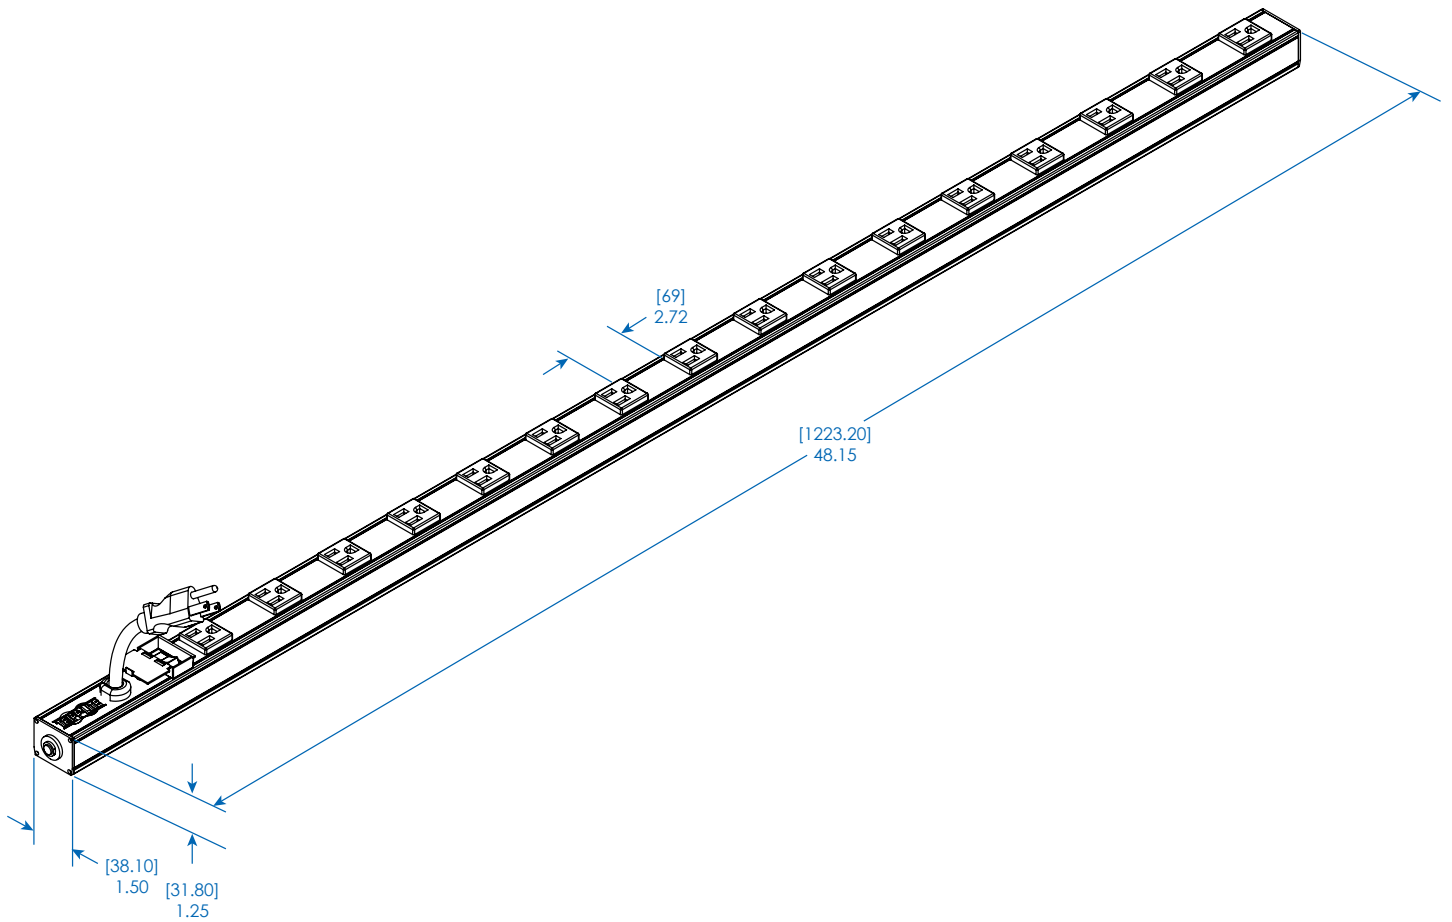

MODELS:

PS4816 / PS4816B

Dimensions: [mm] INCHES

Tripp Lite has a policy of continuous improvement. Specifications are subject to change without notice.

1111 W. 35th Street
Chicago, IL 60609 USA
773.869.1234
www.tripplite.com