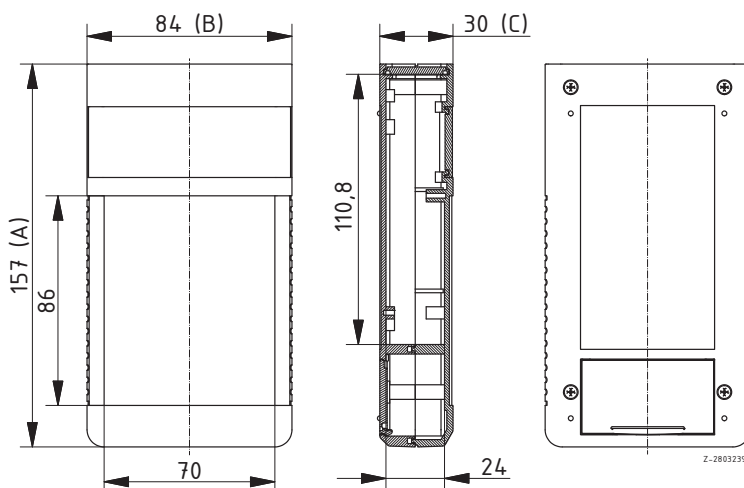

BOS 750 – BOS 761

BOS 761 with continuous membrane keypad area and side-fitted slide for switch

Model	Order no.	A	B	C	Colour
BOS 761	34761000	157	84	30	Black

Scope of delivery: Lid, base, front panel, battery compartment lid, screws, slide