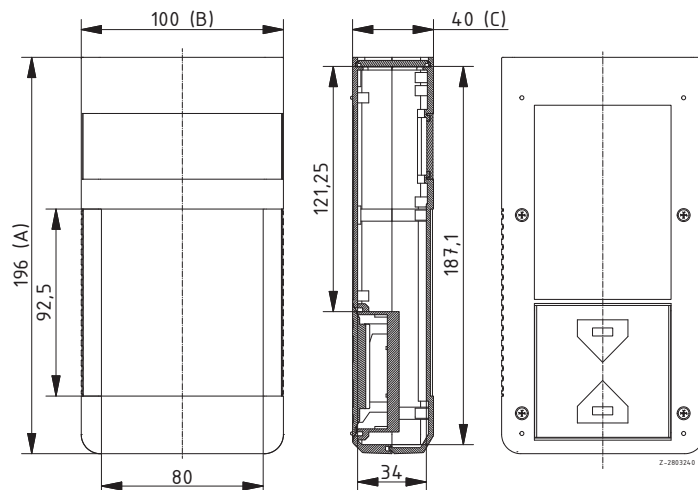

BOS 800 – BOS 808

BOS 807 with continuous membrane keypad area and compartment for 4 x 1.5 V mignon batteries

Model	Order no.	A	B	C	Colour
BOS 807	34807000	196	100	40	Black
BOS 807	34807001	196	100	40	Agate grey

Scope of delivery: Lid, base, front panel, screws, battery compartment lid, contacts

BOS 808 with continuous membrane keypad area

Model	Order no.	A	B	C	Colour
BOS 808	34808000	196	100	40	Black
BOS 808	34808001	196	100	40	Agate grey

Scope of delivery: Lid, base, front panel, screws, battery compartment lid, contacts