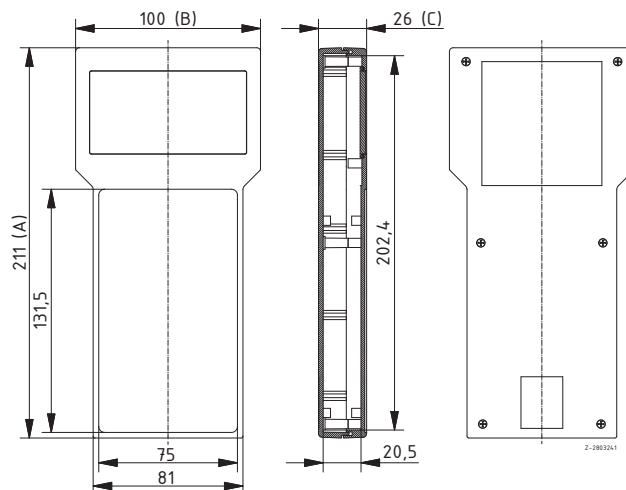

BOS 900 – BOS 903

BOS 903 with carrying strap and compartment for 2 x 9V block batteries

Model	Order no.	A	B	C	Colour
BOS 903	34903009*	211	100	26	Black
BOS 903	34903000	211	100	26	Agate grey

Scope of delivery: Lid with seal, base with battery compartment, carrying strap, screws, display screen (enclosed unfitted)

Note * = Available on request

See following pages for accessories

Fitting of display screen on request