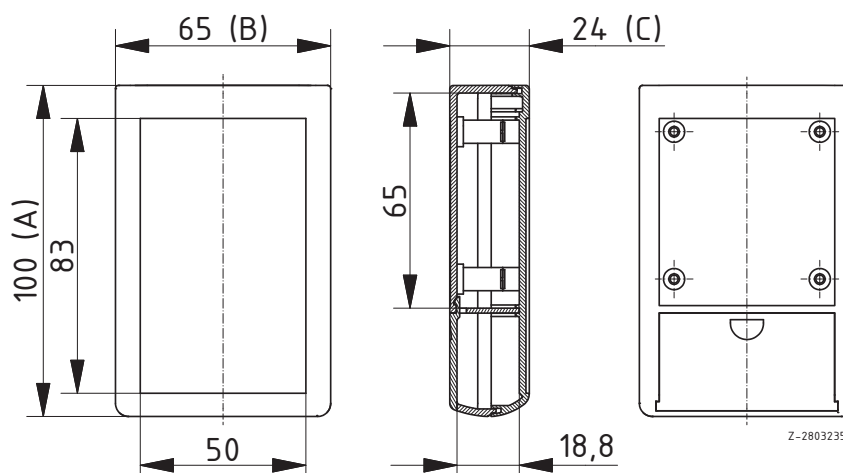

BOS 401/401 ASC

Model	Order no.	A	B	C	Colour
BOS 401	34401000	100	65	24	Black
BOS 401 ASC	34401500	100	65	24	Black

Scope of delivery: Lid, base, screws

For BOS 400 ASC, plus integrated clip bearing and bow

Note: As an option, 2 micro batteries can be inserted in the enclosure by using battery holder BH 2 MC (order no.: 34165572). Wall fitting for ASC types: see general accessories.