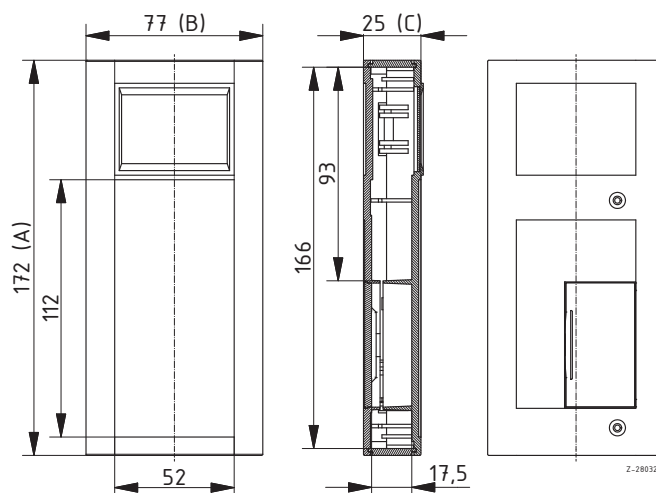

BOS 600 / 601 / 602

BOS 600 with display screen and compartment for 9V block battery

Model	Order no.	A	B	C	Colour
BOS 600	34600000	172	77	25	Black

Scope of delivery: Lid, base, 2 front panels, screws, battery compartment lid, display screen

BOS 601 with continuous membrane keypad area and compartment for 9V block battery

Model	Order no.	A	B	C	Colour
BOS 601	34601000	172	77	25	Black

Scope of delivery: Lid, base, 2 front panels, screws, battery compartment lid

BOS 602 with loudspeaker grille and compartment for 3x 1.5 V mignon batteries

Model	Order no.	A	B	C
BOS 602	34602000	172	77	25

Scope of delivery: Lid, base, 2 plastic front panels, screws