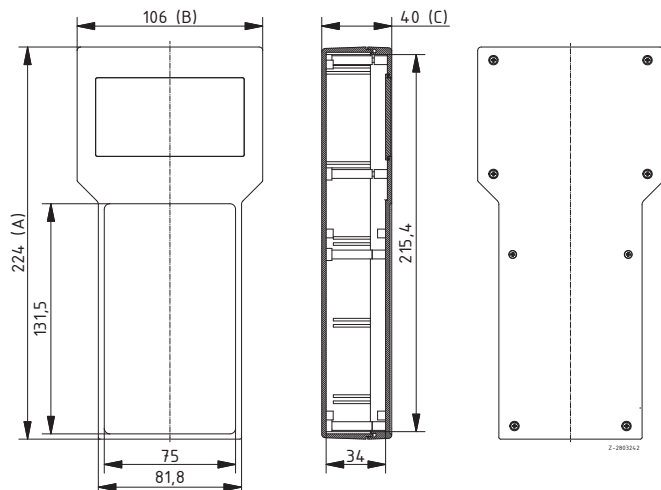

Scope of delivery: Lid with seal, base with battery compartment, screws, display screen (enclosed unfitted)

Note * = Available on request

See following pages for accessories

Fitting of display screen on request