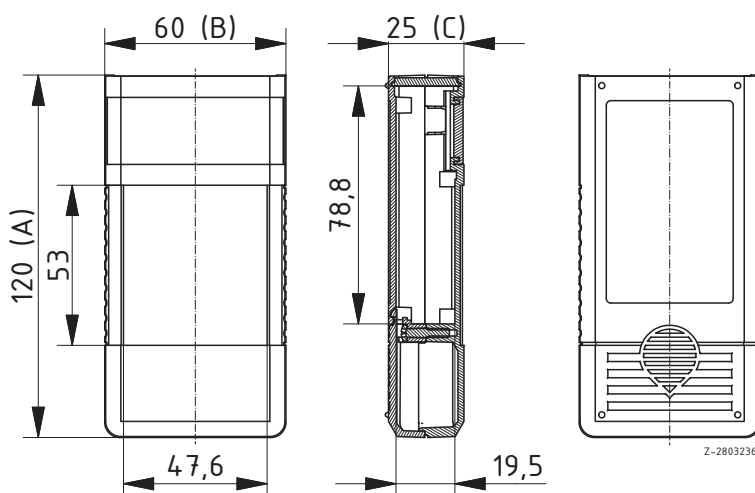

BOS 500 / 501 / 502 / 503

BOS 503 with continuous membrane keypad area and compartment for 9V block battery

Model	Order no.	A	B	C	Colour
BOS 503	34503000	120	60	25	Black
BOS 503	34503001	120	60	25	Agate grey

Scope of delivery: Lid, base, front panel, battery compartment lid, screws

Note: See following pages for accessories.