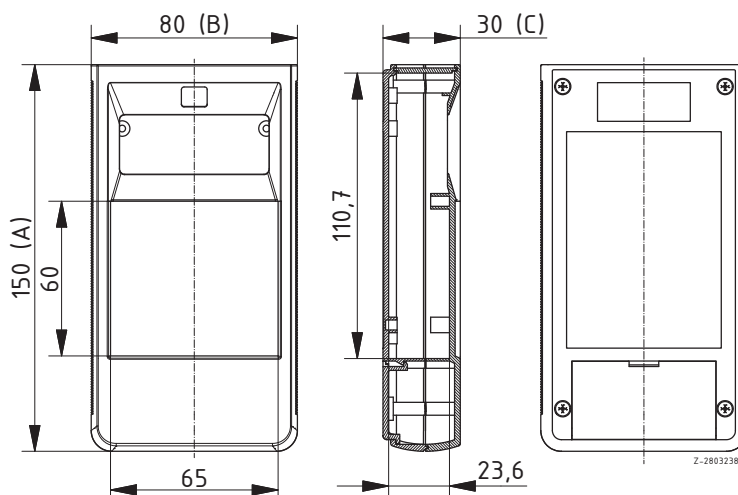

BOS 700 / 701 / 704 / 705

BOS 700 / 701 with display opening and compartment for 9V block battery

Model	Order no.	A	B	C	Colour	Note
BOS 700	34700000	150	80	30	Black	Display opening: 23 x 58 mm
BOS 701	34701000	150	80	30	Black	Display opening: 18 x 48 mm

Scope of delivery: Lid, base, front panel, battery compartment lid, screws, threaded inserts

Please order display screen separately.

Note: See following pages for accessories.

BOS 704/705 with display opening, side-fitted slide for switch and compartment for 9V block battery

Model	Order no.	A	B	C	Colour	Note
BOS 704	34704000*	150	80	30	Black	Display opening: 23 x 58 mm
BOS 705	34705000	150	80	30	Black	Display opening: 18 x 48 mm

Scope of delivery: Lid, base, front panel, battery compartment lid, screws, threaded inserts

Please order display screen separately.

Note: * = Available on request.

Accessories: See following pages.