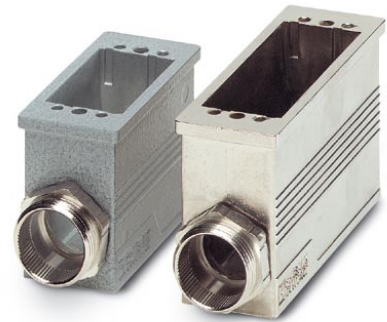

VC-MEMV-K4

Order No.: 1884513

The illustration shows versions, powder-coated and EMC-coated coupling housing

<http://eshop.phoenixcontact.de/phoenix/treeViewClick.do?UID=1884513>

Coupling housing, made of metal, EMC-coated type 4, number of modules 5, cable screw connection Pg21

Height	61 mm
Number of module slots	5
Housing material	Zinc die-cast
Housing surface material	Nickel-plated
Seal material	EPDM, conductive
Ambient temperature (operation)	-40 °C ... 125 °C

Certificates / Approvals

1853997	VC-M-KV-PG21(7-10,5)	Half screw connection Pg21, made of metal, consisting of rubber seal with one hole and one pressure screw, for type 2 - 4 housings, cable [mm] 7 - 10.5
1854006	VC-M-KV-PG21(9-13)	Half screw connection Pg21, made of metal, consisting of rubber seal with one hole and one pressure screw, for type 2 - 4 housings, cable [mm] 9 - 13
1854035	VC-M-KV-PG21(11,5-15,5)	Half screw connection Pg21, made of metal, consisting of rubber seal with one hole and one pressure screw, for type 2 - 4 housings, cable [mm] 11.5 - 13.5
1854048	VC-M-KV-PG21(14-18)	Half screw connection Pg21, made of metal, consisting of rubber seal with one hole and one pressure screw, for type 2 - 4 housings, cable [mm] 14 - 18
1854051	VC-M-KV-PG21(17-20,5)	Half screw connection Pg21, made of metal, consisting of rubber seal with one hole and one pressure screw, for type 2 - 4 housings, cable [mm] 17 - 20.5
1885305	VC-M-KV-PG21(20X 7)	Single screw connection PG21, made of metal, consisting of rubber seal with a long hole and pressure screw, for type 2-4 housings, cable [mm] 20 x 7 mm (for flat-ribbon cable)
1854970	VC-M-KV-PG21- 1X8,5/1X12	Half screw connection Pg21, made of metal, consisting of rubber seal with several holes and one pressure screw, for type 2 - 4 housings:
Marking		
1852875	VC-BZS WH	Marker labels, unprinted, 5-section, for individual labeling with M-PEN or CMS system, white