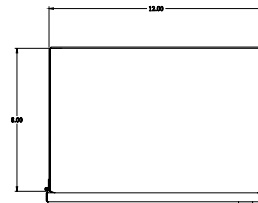

**PART No. EJ14128SS**

for more information visit

[www.hammfg.com](http://www.hammfg.com)

Data subject to change without notice

Isometric drawing Not to Scale

TOP VIEW

ISOMETRIC VIEW

INNER PANEL

BACK VIEW

SIDE VIEW

FRONT VIEW

SIDE VIEW

BOTTOM VIEW