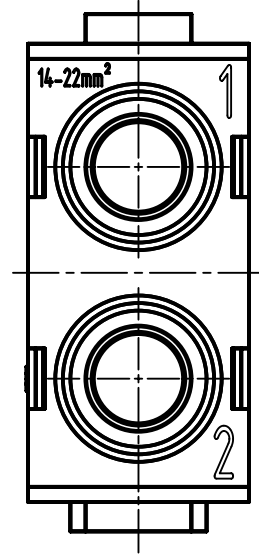

1 2 3 4 5 6

A
B
C
D

for stranded wire 14-22mm², AWG 6-4, fine wire

	All Dimensions in mm Original Size DIN A4	Scale	Free size tol.			Ref.
		2:1				Sub.
	All rights reserved Department EL PD - DE	Created by	Inspected by	Standardisation	Date	State
		RULLKOETTER	SCHNIEDER	TIEMANNA	2014-06-11	Final Release
HARTING Electric GmbH & Co. KG D-32339 Espelkamp		Title Han 70A axial module, female 14-22 mm ²				Doc-Key / ECM-Nr. 100105328/UGD/009/A 500000074632
		Type	Number			Rev.
		TB	09 14 002 2742			A
						Page
						1/1