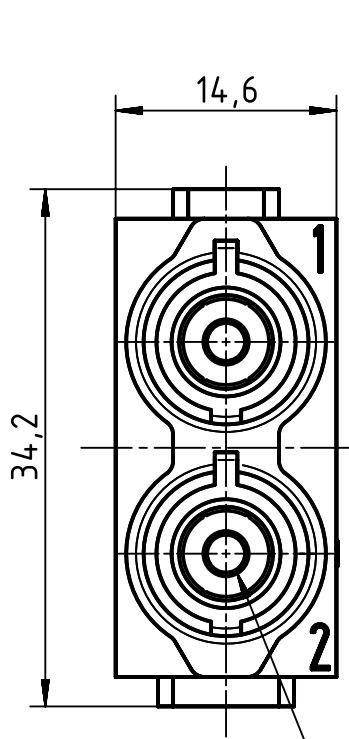

1 2 3 4 5 6

A
B
C
D

for stranded wire 14-22mm², AWG 6-4, fine wire

	All Dimensions in mm Original Size DIN A4	Scale	Free size tol.			Ref.
		2:1				Sub.
	All rights reserved Department EL PD - DE	Created by	Inspected by	Standardisation	Date	State
		RULLKOETTER	SCHNIEDER	TIEMANNA	2014-06-11	Final Release
HARTING Electric GmbH & Co. KG D-32339 Espelkamp		Title Han 70A axial module, female 14-22 mm ²				Doc-Key / ECM-Nr. 100105328/UGD/009/A 500000074632
		Type	Number			Rev.
		TB	09 14 002 2742			A
						Page
						1/1