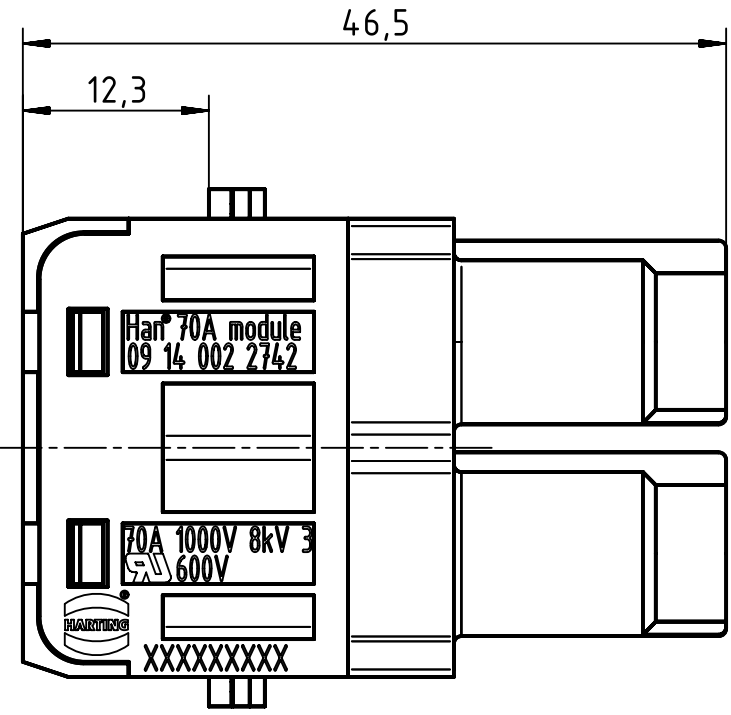

1 2 3 4 5 6

A
B
C
D

for stranded wire 14-22mm², AWG 6-4, fine wire

	All Dimensions in mm Original Size DIN A4	Scale	Free size tol.			Ref.
		2:1				Sub.
	All rights reserved Department EL PD - DE	Created by	Inspected by	Standardisation	Date	State
		RULLKOETTER	SCHNIEDER	TIEMANNA	2014-06-11	Final Release
HARTING Electric GmbH & Co. KG D-32339 Espelkamp		Title Han 70A axial module, female 14-22 mm ²				Doc-Key / ECM-Nr. 100105328/UGD/009/A 500000074632
		Type	Number			Rev.
		TB	09 14 002 2742			A
						Page
						1/1