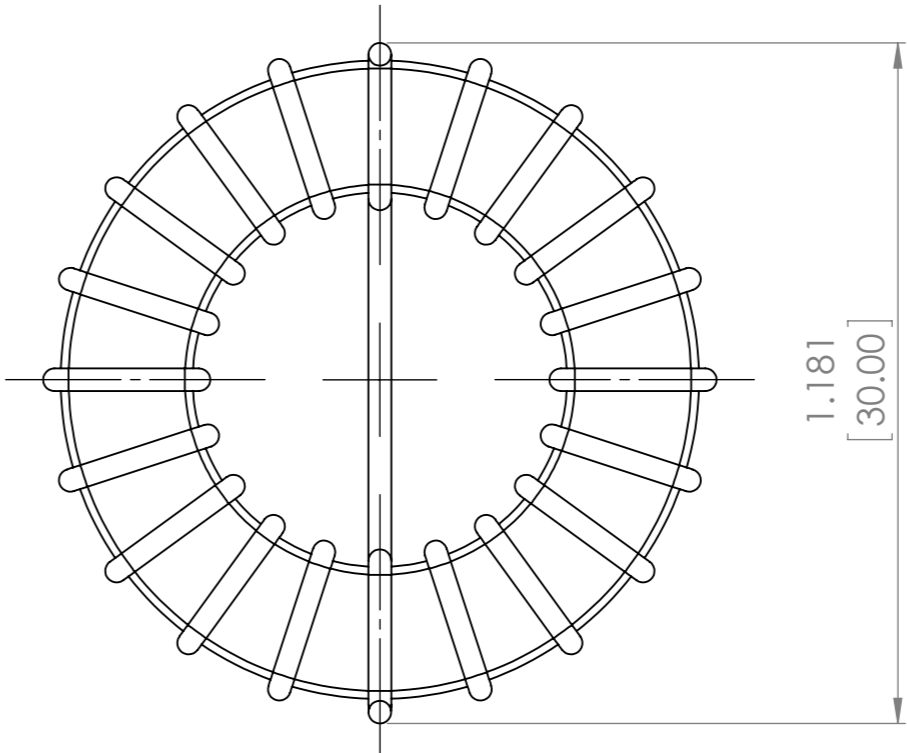

**VERTICAL**

NOTE:

 ACTUAL VALUE VARIES PER INDUCTANCE.

DO NOT SCALE DRAWING	REVISION	-
 Apracon LLC. 2 Faraday, Suite#B Irvine, Ca. 92618		
TITLE: TOROIDAL COIL INDUCTOR		
DWG NO. ATCA-05	A3	
SCALE:2:1	SHEET 1 OF 1	

**HORIZONTAL**

NOTE:  
 1. ACTUAL VALUE VARIES PER INDUCTANCE.

DO NOT SCALE DRAWING		REVISION	-
 Apracon LLC. 2 Faraday, Suite#B Irvine, Ca. 92618			
TITLE:		TOROIDAL COIL INDUCTOR	
DWG NO.	ATCA-05-H		A3
SCALE:3:1	SHEET 1 OF 1		