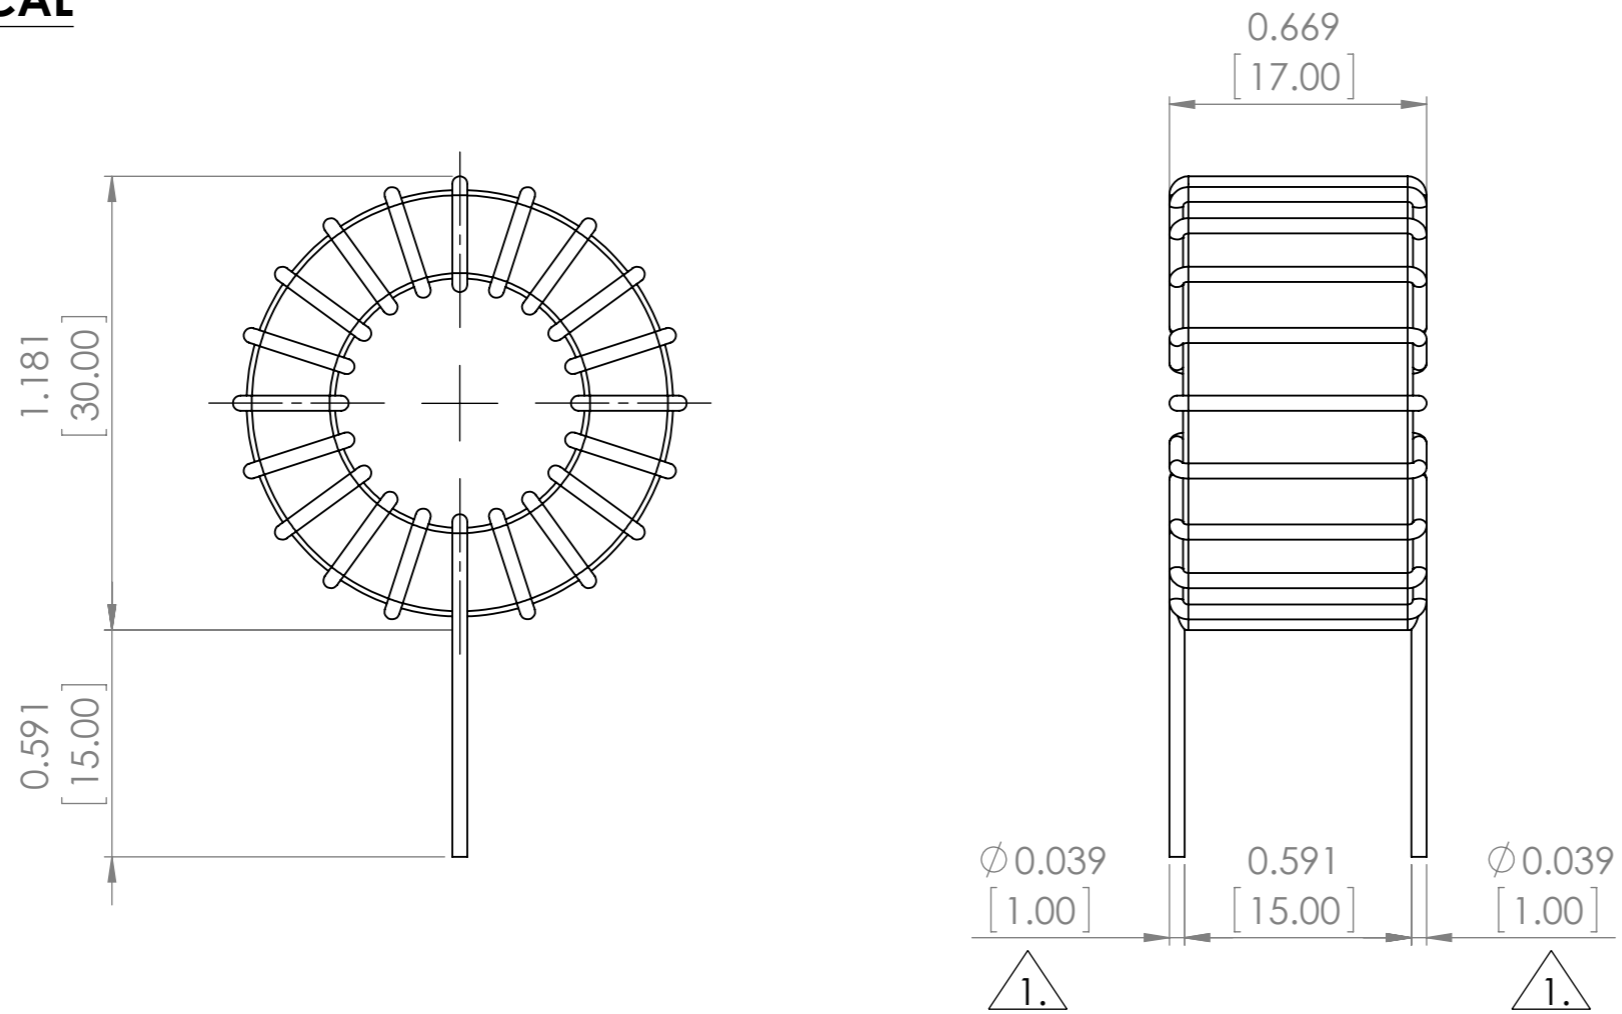

**VERTICAL**

NOTE:

 ACTUAL VALUE VARIES PER INDUCTANCE.

DO NOT SCALE DRAWING	REVISION	-
 Apracon LLC. 2 Faraday, Suite#B Irvine, Ca. 92618		
TITLE: TOROIDAL COIL INDUCTOR		
DWG NO. ATCA-05	A3	
SCALE:2:1	SHEET 1 OF 1	

**HORIZONTAL**

NOTE:  
 1. ACTUAL VALUE VARIES PER INDUCTANCE.

DO NOT SCALE DRAWING		REVISION	-
 Apracon LLC. 2 Faraday, Suite#B Irvine, Ca. 92618			
TITLE:		TOROIDAL COIL INDUCTOR	
DWG NO.	ATCA-05-H		A3
SCALE:3:1	SHEET 1 OF 1		