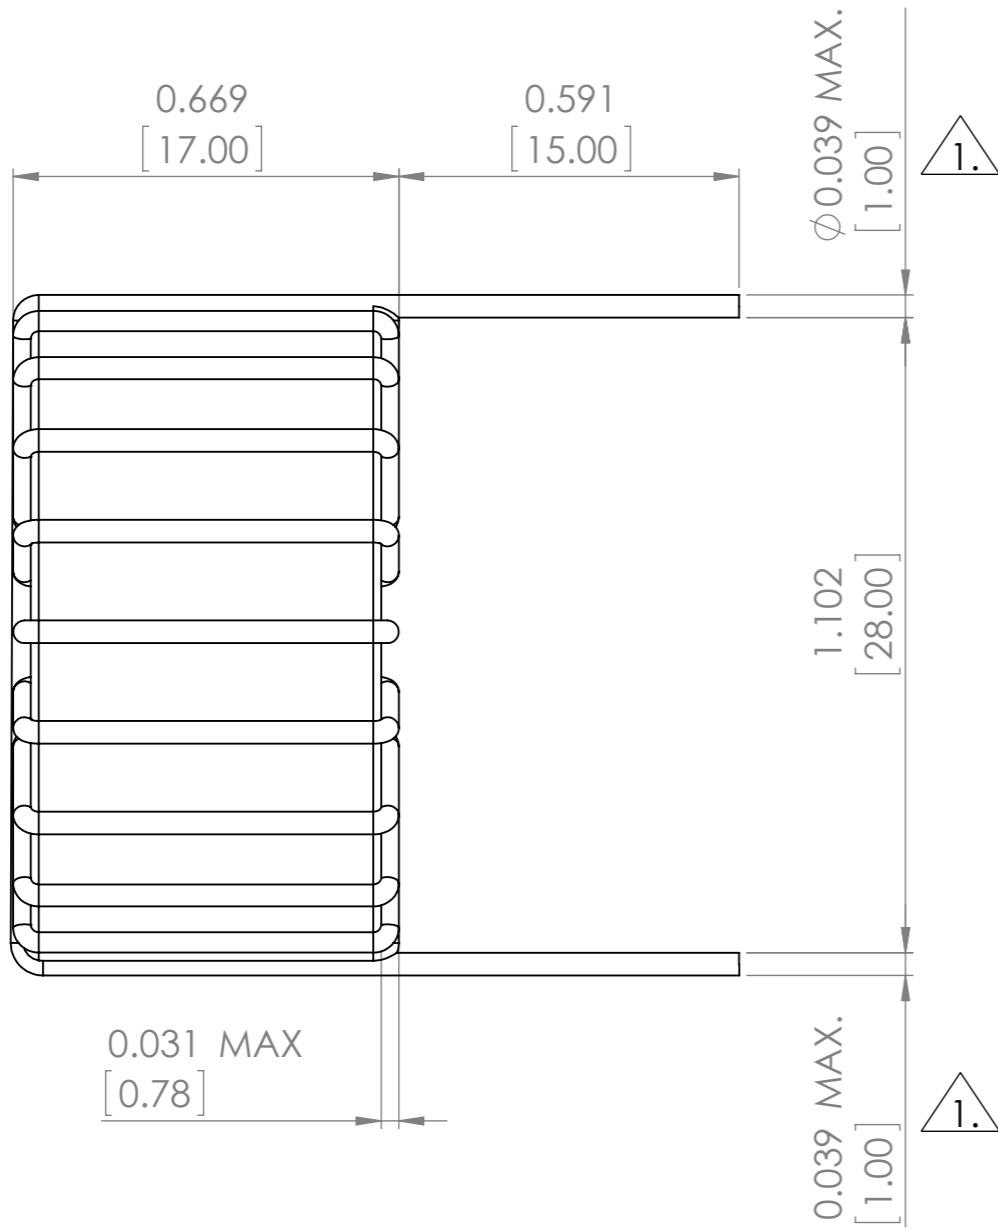

**VERTICAL**

NOTE:

 ACTUAL VALUE VARIES PER INDUCTANCE.

DO NOT SCALE DRAWING	REVISION	-
 Apracon LLC. 2 Faraday, Suite#B Irvine, Ca. 92618		
TITLE: TOROIDAL COIL INDUCTOR		
DWG NO. ATCA-05	A3	
SCALE:2:1	SHEET 1 OF 1	

**HORIZONTAL**

NOTE:  
 1. ACTUAL VALUE VARIES PER INDUCTANCE.

DO NOT SCALE DRAWING		REVISION	-
 Apracon LLC. 2 Faraday, Suite#B Irvine, Ca. 92618			
TITLE:		TOROIDAL COIL INDUCTOR	
DWG NO.	ATCA-05-H		A3
SCALE:3:1	SHEET 1 OF 1		