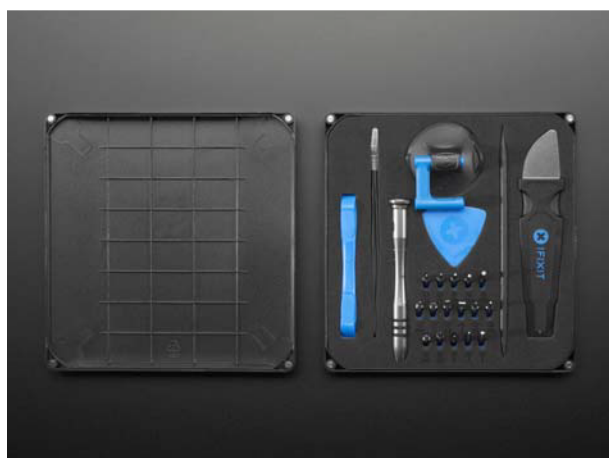

iFixit Essential Electronics Toolkit

PRODUCT ID: 3445

Description

This here is iFixit's most economical do-everything toolkit. The **Essential Electronics Toolkit** is what you need for the most essential electronics repairs, as well as everything you need for most household DIY fixes.

What we like about this kit is you get the standard tweezers and screwdriver set you'd get in any repair kit, but *also* tools needed to open modern electronics, like suction cups and spudgers!

Kit Includes:

- Magnetized Driver Handle
- Angled Precision Tweezers
- Spudger
- Jimmy
- iFixit Opening Tool
- iFixit Opening Picks set of 6
- Suction Handle
- Easy-to-Open Magnetized Case
- Lid with Built-in Sorting Tray
- Sixteen 4 mm Precision Screwdriver Bits:
 - Phillips - 000, 00, 0, 1, 2
 - Pentalobe - P2, P5
 - Flathead - 1, 2.5, 4 mm
 - Torx - T4, T5
 - Torx Security - TR6, TR8, TR10
 - SIM Eject Bit

Technical Details

Specifications:

- Bit Metal: 6150 Steel
- Driver Material: Aluminum
- Case Material: ABS
- Foam: EVA
- Case Dimensions: 6" x 5.9" x 1.4"
- Case Weight: 300g / 10.6 oz