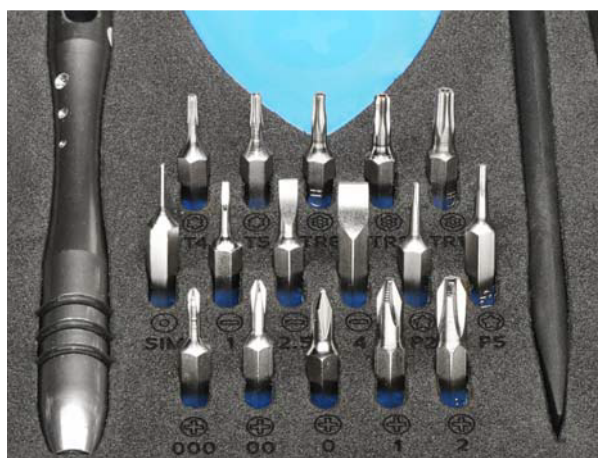

iFixit Essential Electronics Toolkit

PRODUCT ID: 3445

Description

This here is iFixit's most economical do-everything toolkit. The **Essential Electronics Toolkit** is what you need for the most essential electronics repairs, as well as everything you need for most household DIY fixes.

- Magnetized Driver Handle
- Angled Precision Tweezers
- Spudger
- Jimmy
- iFixit Opening Tool
- iFixit Opening Picks set of 6
- Suction Handle
- Easy-to-Open Magnetized Case
- Lid with Built-in Sorting Tray
- Sixteen 4 mm Precision Screwdriver Bits:
 - Phillips - 000, 00, 0, 1, 2
 - Pentalobe - P2, P5
 - Flathead - 1, 2.5, 4 mm
 - Torx - T4, T5
 - Torx Security - TR6, TR8, TR10
 - SIM Eject Bit

Technical Details

Specifications:

- Bit Metal: 6150 Steel
- Driver Material: Aluminum
- Case Material: ABS
- Foam: EVA
- Case Dimensions: 6" x 5.9" x 1.4"
- Case Weight: 300g / 10.6 oz