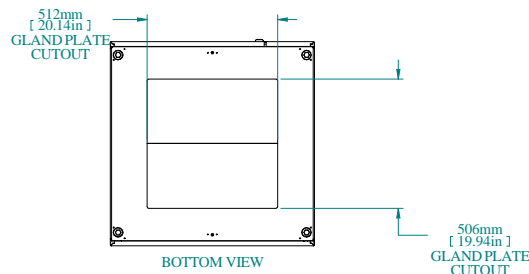

SECTION A-A

TOP VIEW

REAR VIEW

L.S. VIEW

FRONT VIEW

FRONT VIEW DOOR REMOVED

INNER PANEL

BOTTOM VIEW

PART NUMBERS	
HFMD2088	PAINTED TEXTURED GRAY RAL 7035

NOTES
Welded Assembly See Hammond Website for Additional Accessories

Data subject to change without notice. Isometric drawing not to scale.

**HAMMOND  
MANUFACTURING™**