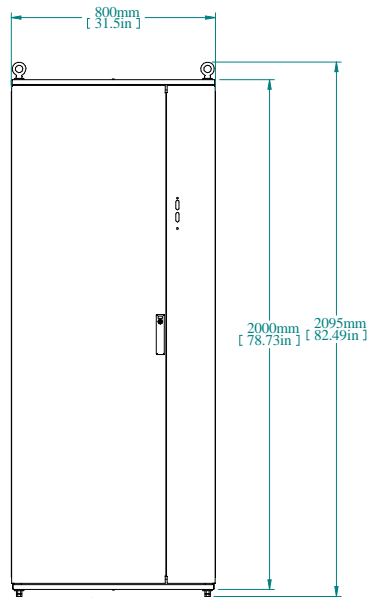

SECTION A-A

TOP VIEW

REAR VIEW

L.S. VIEW

FRONT VIEW

FRONT VIEW DOOR REMOVED

INNER PANEL

BOTTOM VIEW

PART NUMBERS	
HFMD2088	PAINTED TEXTURED GRAY RAL 7035

NOTES
Welded Assembly See Hammond Website for Additional Accessories

Data subject to change without notice. Isometric drawing not to scale.

**HAMMOND  
MANUFACTURING™**