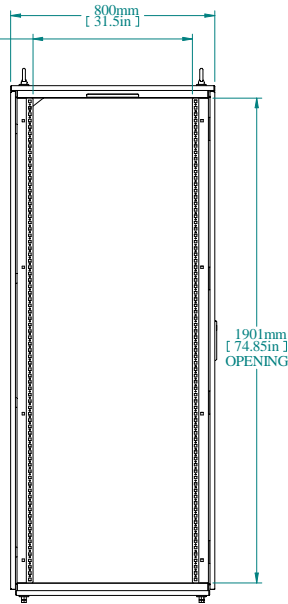

SECTION A-A

TOP VIEW

REAR VIEW

L.S. VIEW

FRONT VIEW

FRONT VIEW DOOR REMOVED

INNER PANEL

BOTTOM VIEW

PART NUMBERS	
HFMD2088	PAINTED TEXTURED GRAY RAL 7035

NOTES
Welded Assembly See Hammond Website for Additional Accessories

Data subject to change without notice. Isometric drawing not to scale.

**HAMMOND  
MANUFACTURING™**

www.hammondmfg.com

PART NO. HFMD2088