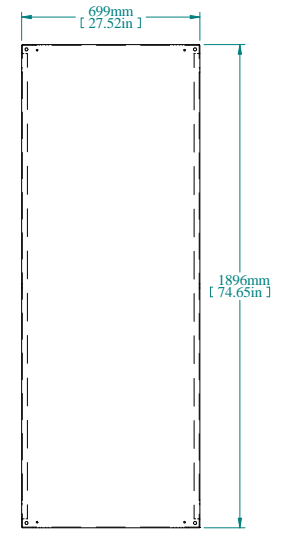

SECTION A-A

TOP VIEW

REAR VIEW

L.S. VIEW

FRONT VIEW

FRONT VIEW DOOR REMOVED

INNER PANEL

BOTTOM VIEW

PART NUMBERS	
HFMD2088	PAINTED TEXTURED GRAY RAL 7035

NOTES
Welded Assembly See Hammond Website for Additional Accessories

Data subject to change without notice. Isometric drawing not to scale.

**HAMMOND  
MANUFACTURING™**