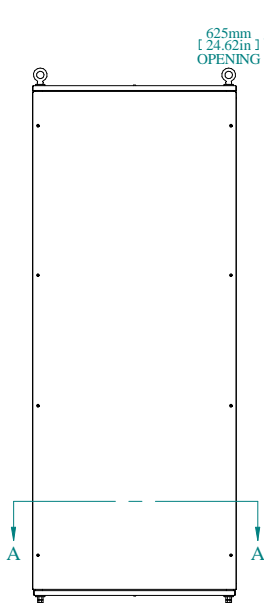

SECTION A-A

TOP VIEW

REAR VIEW

L.S. VIEW

FRONT VIEW

FRONT VIEW DOOR REMOVED

INNER PANEL

BOTTOM VIEW

PART NUMBERS	
HFMD2088	PAINTED TEXTURED GRAY RAL 7035

NOTES
Welded Assembly See Hammond Website for Additional Accessories

Data subject to change without notice. Isometric drawing not to scale.

**HAMMOND  
MANUFACTURING™**

www.hammondmfg.com

PART NO. HFMD2088