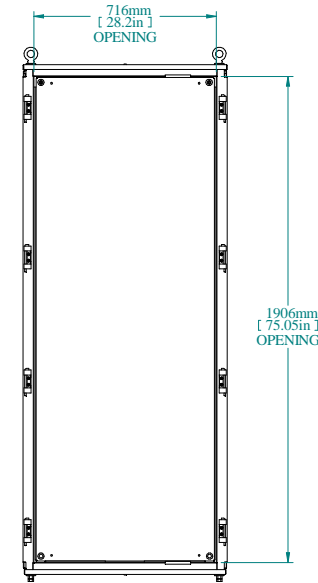

SECTION A-A

TOP VIEW

REAR VIEW

L.S. VIEW

FRONT VIEW

FRONT VIEW DOOR REMOVED

INNER PANEL

BOTTOM VIEW

PART NUMBERS	
HFMD2088	PAINTED TEXTURED GRAY RAL 7035

NOTES
Welded Assembly See Hammond Website for Additional Accessories

Data subject to change without notice. Isometric drawing not to scale.

**HAMMOND  
MANUFACTURING™**

www.hammondmfg.com

PART NO. HFMD2088