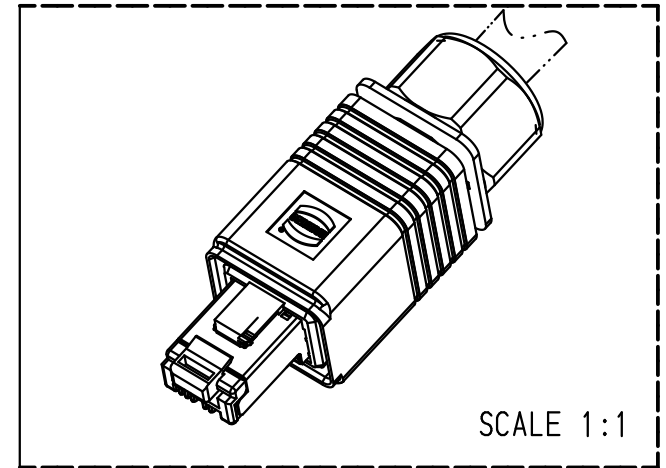

5

4

3

2

1

On request: color coding ring for nut
TB 09 45 840 001X

Cable diameter : 4.9 to 8.6 mm
AWG 22 to AWG 23 Solid &
AWG 22 to AWG 24 Stranded
With wires O.D max. 1.6mm.

				Dat.	Name
36298	09/05/12	SD	Detail.	10-Oct-02	JFB
36311	12/09/11	SM	Insp.	13/09/11	JMV
33265	15/11/05	AM	Stand.		
31554	08-Oct-03	JFB	HARTING EURL F-95972 Paris		
31394	18-fec-03	PP			
Mod.	Dat.	Name			

All Dim. in mm
Orig. Size DIN A 4

HARTING PushPull
RJ45 connector, 4 poles,
Plastic version
(IDC-connection)

Maßstab/
Scale

1.5:1

09 45 145 1100

Au: 1.27 µm over nickel

Part Number

Data contact plating