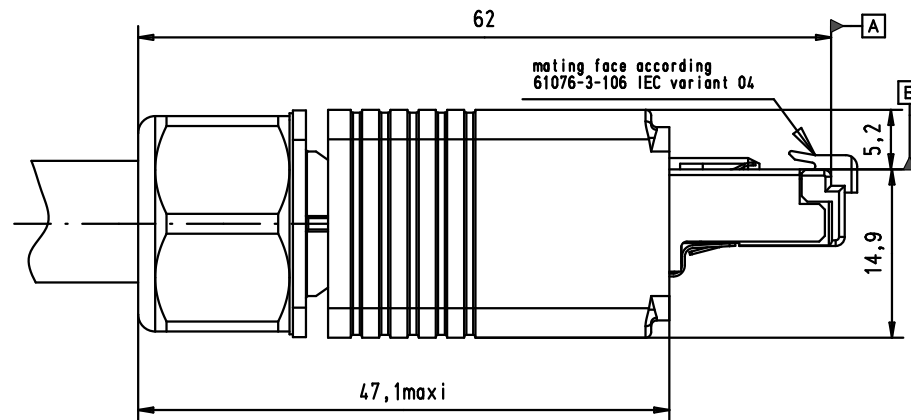

5

4

3

2

1

On request: color coding ring for nut
TB 09 45 840 001X

Cable diameter : 4.9 to 8.6 mm
AWG 22 to AWG 23 Solid &
AWG 22 to AWG 24 Stranded
With wires O.D max. 1.6mm.

				Dat.	Name
36298	09/05/12	SD	Detail.	10-Oct-02	JFB
36311	12/09/11	SM	Insp.	13/09/11	JMV
33265	15/11/05	AM	Stand.		
31554	08-Oct-03	JFB	HARTING EURL F-95972 Paris		
31394	18-fec-03	PP			
Mod.	Dat.	Name			

All Dim. in mm
Orig. Size DIN A 4

HARTING PushPull
RJ45 connector, 4 poles,
Plastic version
(IDC-connection)

Maßstab/
Scale

1.5:1

09 45 145 1100

Au: 1.27 µm over nickel

Part Number

Data contact plating