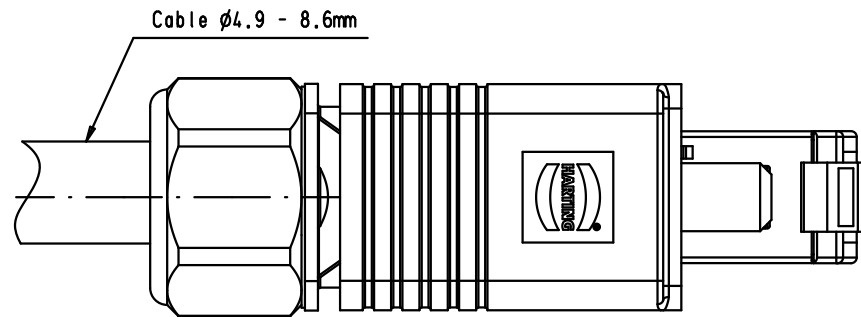

5

4

3

2

1

On request: color coding ring for nut
TB 09 45 840 001X

Cable diameter : 4.9 to 8.6 mm
AWG 22 to AWG 23 Solid &
AWG 22 to AWG 24 Stranded
With wires O.D max. 1.6mm.

				Dat.	Name
36298	09/05/12	SD	Detail.	10-Oct-02	JFB
36311	12/09/11	SM	Insp.	13/09/11	JMV
33265	15/11/05	AM	Stand.		
31554	08-Oct-03	JFB	HARTING EURL F-95972 Paris		
31394	18-fec-03	PP			
Mod.	Dat.	Name			

All Dim. in mm
Orig. Size DIN A 4

HARTING PushPull
RJ45 connector, 4 poles,
Plastic version
(IDC-connection)

Maßstab/
Scale

1.5:1

09 45 145 1100

Au: 1.27 µm over nickel

Part Number

Data contact plating