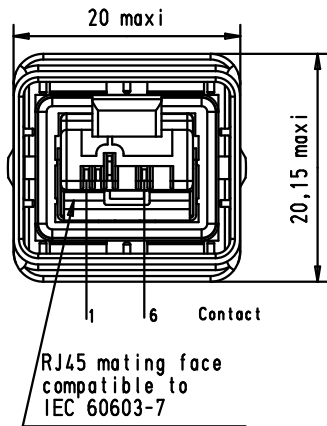

5

4

3

2

1

On request: color coding ring for nut
TB 09 45 840 001X

Cable diameter : 4.9 to 8.6 mm
AWG 22 to AWG 23 Solid &
AWG 22 to AWG 24 Stranded
With wires O.D max. 1.6mm.

				Dat.	Name
36298	09/05/12	SD	Detail.	10-Oct-02	JFB
36311	12/09/11	SM	Insp.	13/09/11	JMV
33265	15/11/05	AM	Stand.		
31554	08-Oct-03	JFB	HARTING EURL F-95972 Paris		
31394	18-fec-03	PP			
Mod.	Dat.	Name			

All Dim. in mm
Orig. Size DIN A 4

HARTING PushPull
RJ45 connector, 4 poles,
Plastic version
(IDC-connection)

Maßstab/
Scale

1.5:1

09 45 145 1100

Au: 1.27 µm over nickel

Part Number

Data contact plating