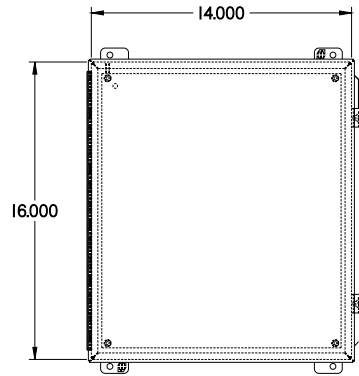

PART No. 1414N4PHSSO10

for more information visit
www.hammfg.com

Data subject to change without notice

TOP VIEW

ISOMETRIC VIEW

BACK VIEW

LEFT SIDE VIEW

FRONT VIEW

RIGHT SIDE VIEW

INNER PANEL

BOTTOM VIEW