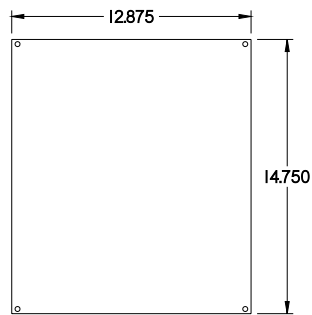

PART No. 1414N4PHSSO10

for more information visit
www.hammfg.com

Data subject to change without notice

TOP VIEW

ISOMETRIC VIEW

BACK VIEW

LEFT SIDE VIEW

FRONT VIEW

RIGHT SIDE VIEW

INNER PANEL

BOTTOM VIEW