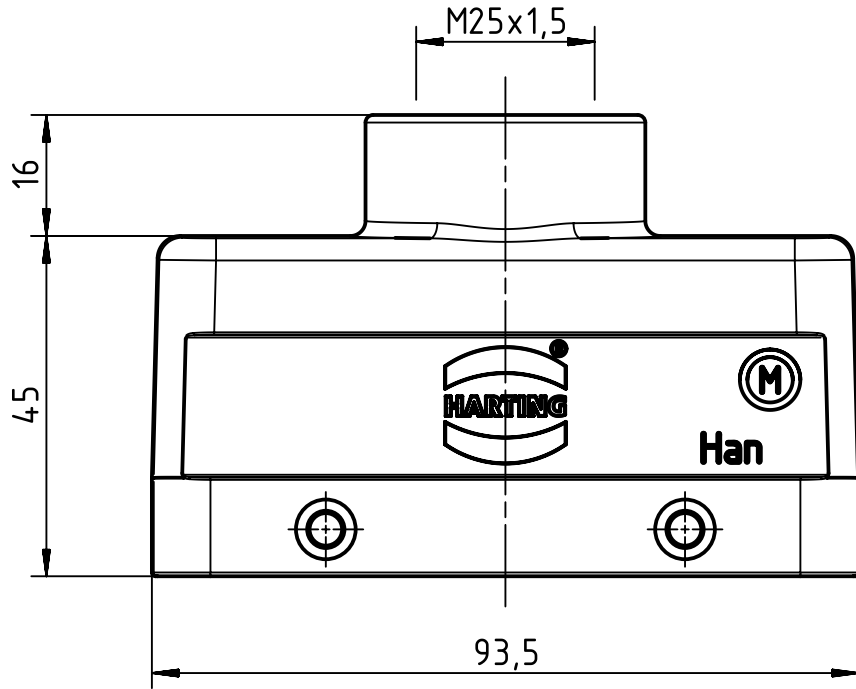

1 2 3 4 5 6

A

B

C

D

	All Dimensions in mm Original Size DIN A4		Scale 1:1	Free size tol.		Ref.	
						Sub.	
	All rights reserved		Created by RULLKOETTER	Inspected by BERGHORN	Standardisation SCHMIDTM	Date 2013-05-27	State Final Release
	Department EL PD - DE		Title Han B Hood Top Entry LC 4 Pegs M25			Doc-Key / ECM-Nr. 100193894/UGD/004/A 500000062373	
HARTING Electric GmbH & Co. KG D-32339 Espelkamp			Type TB	Number 19 30 016 1421		Rev. A	Page 1/1