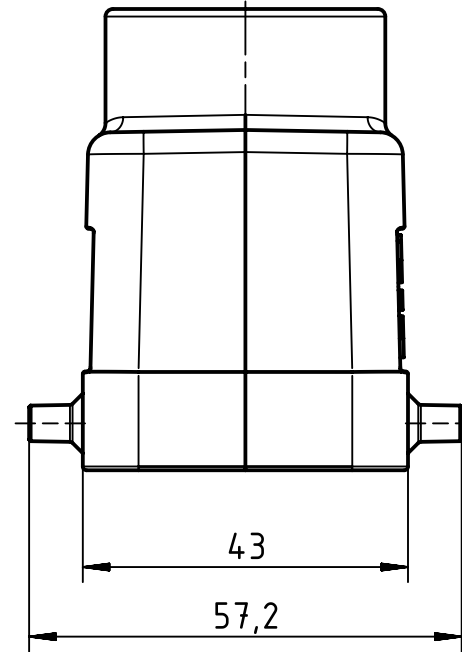

1 2 3 4 5 6

A

B

C

D

	All Dimensions in mm Original Size DIN A4		Scale 1:1	Free size tol.		Ref.	
						Sub.	
	All rights reserved		Created by RULLKOETTER	Inspected by BERGHORN	Standardisation SCHMIDTM	Date 2013-05-27	State Final Release
	Department EL PD - DE		Title Han B Hood Top Entry LC 4 Pegs M25			Doc-Key / ECM-Nr. 100193894/UGD/004/A 500000062373	
HARTING Electric GmbH & Co. KG D-32339 Espelkamp			Type TB	Number 19 30 016 1421		Rev. A	Page 1/1