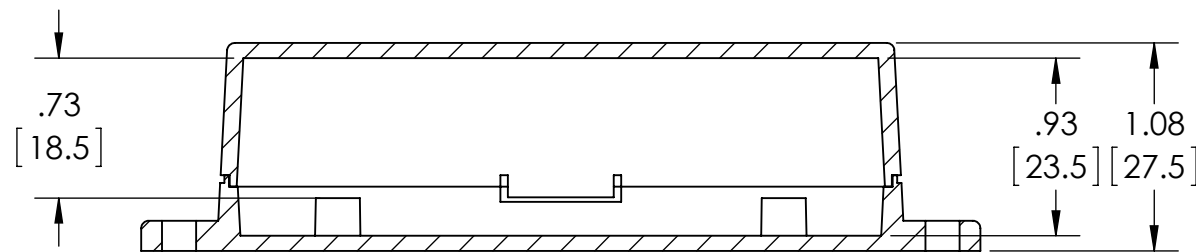

PART NAME

# SNAP UTILITY BOX

PART No.

CU-18426-B CU-18426-W

REVISION DATE

10-7-14

MATERIAL:  
ABS UL94-HB

COLOR:  
BLACK OR WHITE

DIMENSIONS IN INCH[MM]