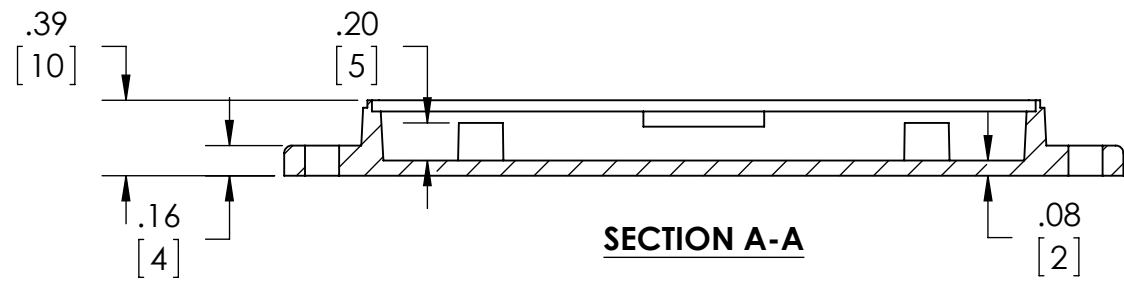

PART NAME

# SNAP UTILITY BOX

PART No.

CU-18426-B CU-18426-W

REVISION DATE

10-7-14

MATERIAL:  
ABS UL94-HB

COLOR:  
BLACK OR WHITE

DIMENSIONS IN INCH[MM]

DRAWING FOR REFERENCE