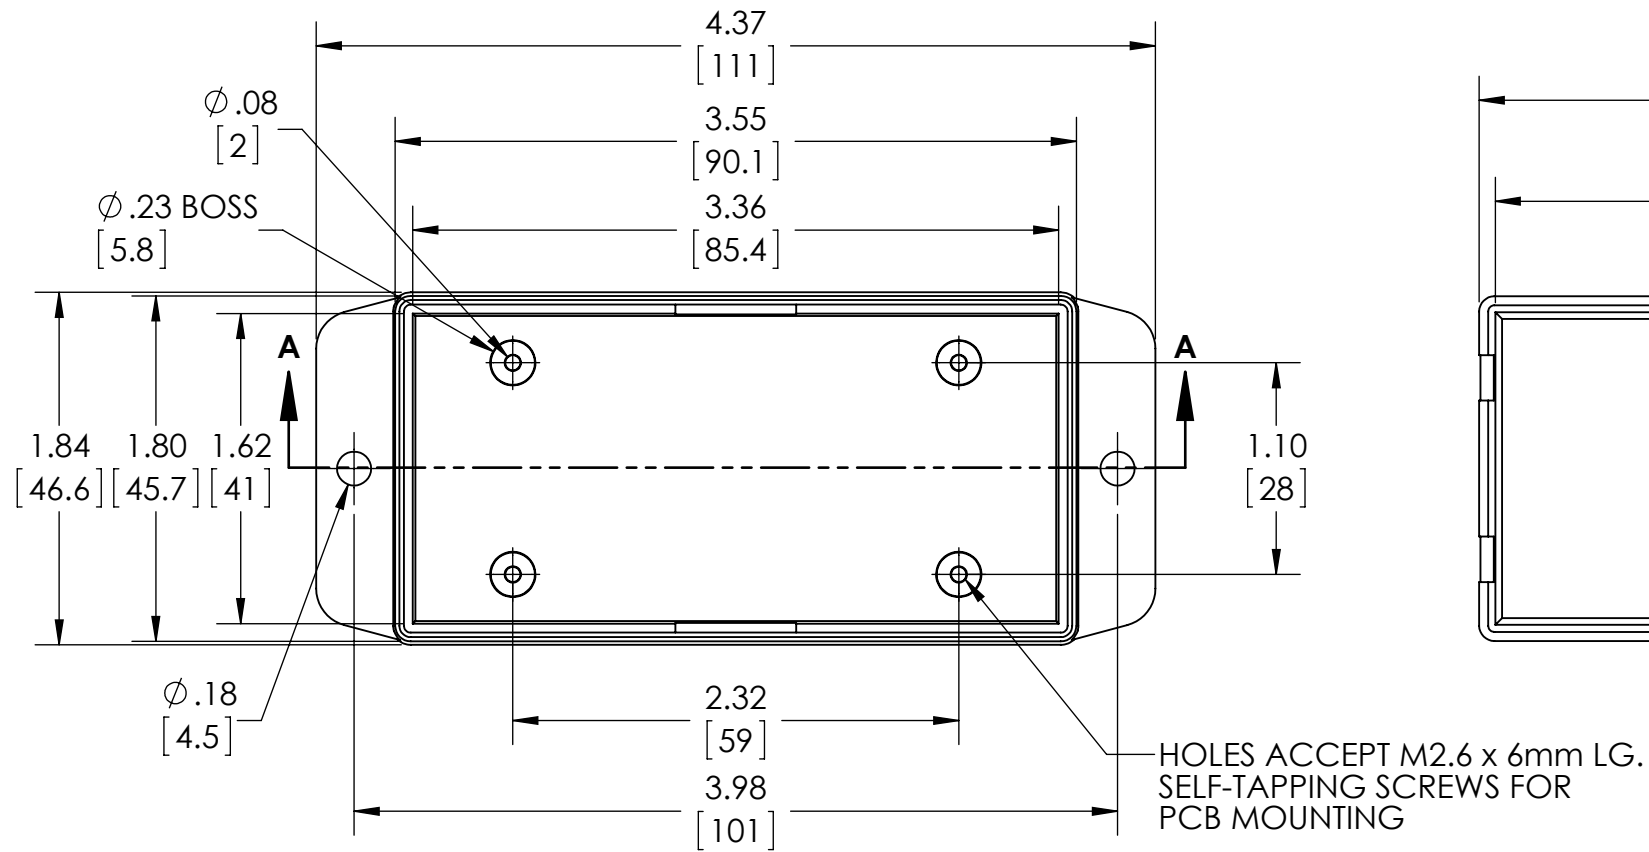

PART NAME

# SNAP UTILITY BOX

PART No.

CU-18426-B CU-18426-W

REVISION DATE

10-7-14

MATERIAL:  
ABS UL94-HB

COLOR:  
BLACK OR WHITE

DIMENSIONS IN INCH[MM]

DRAWING FOR REFERENCE