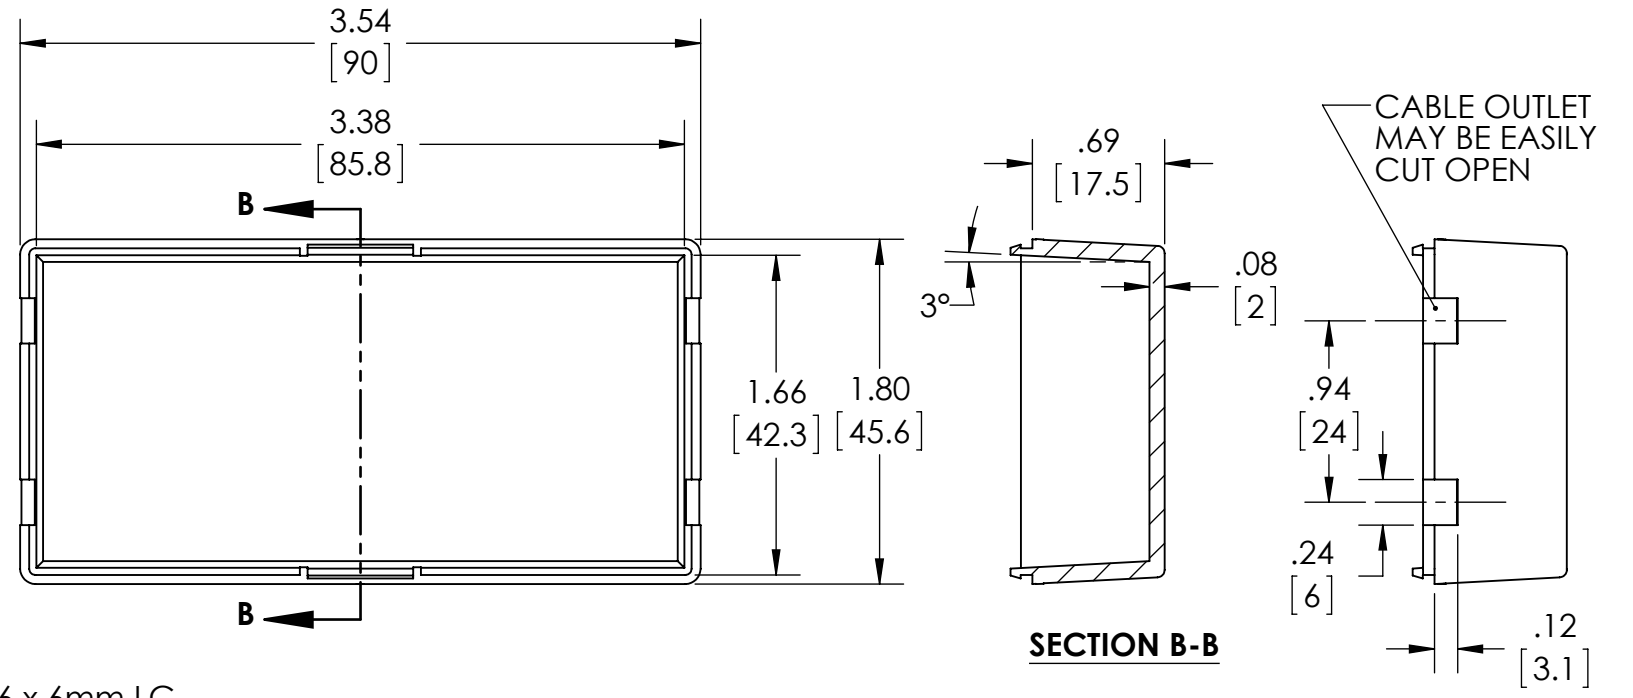

# SNAP UTILITY BOX

PART No.

CU-18426-B CU-18426-W

REVISION DATE

10-7-14

MATERIAL:  
ABS UL94-HB

COLOR:  
BLACK OR WHITE

DIMENSIONS IN INCH[MM]