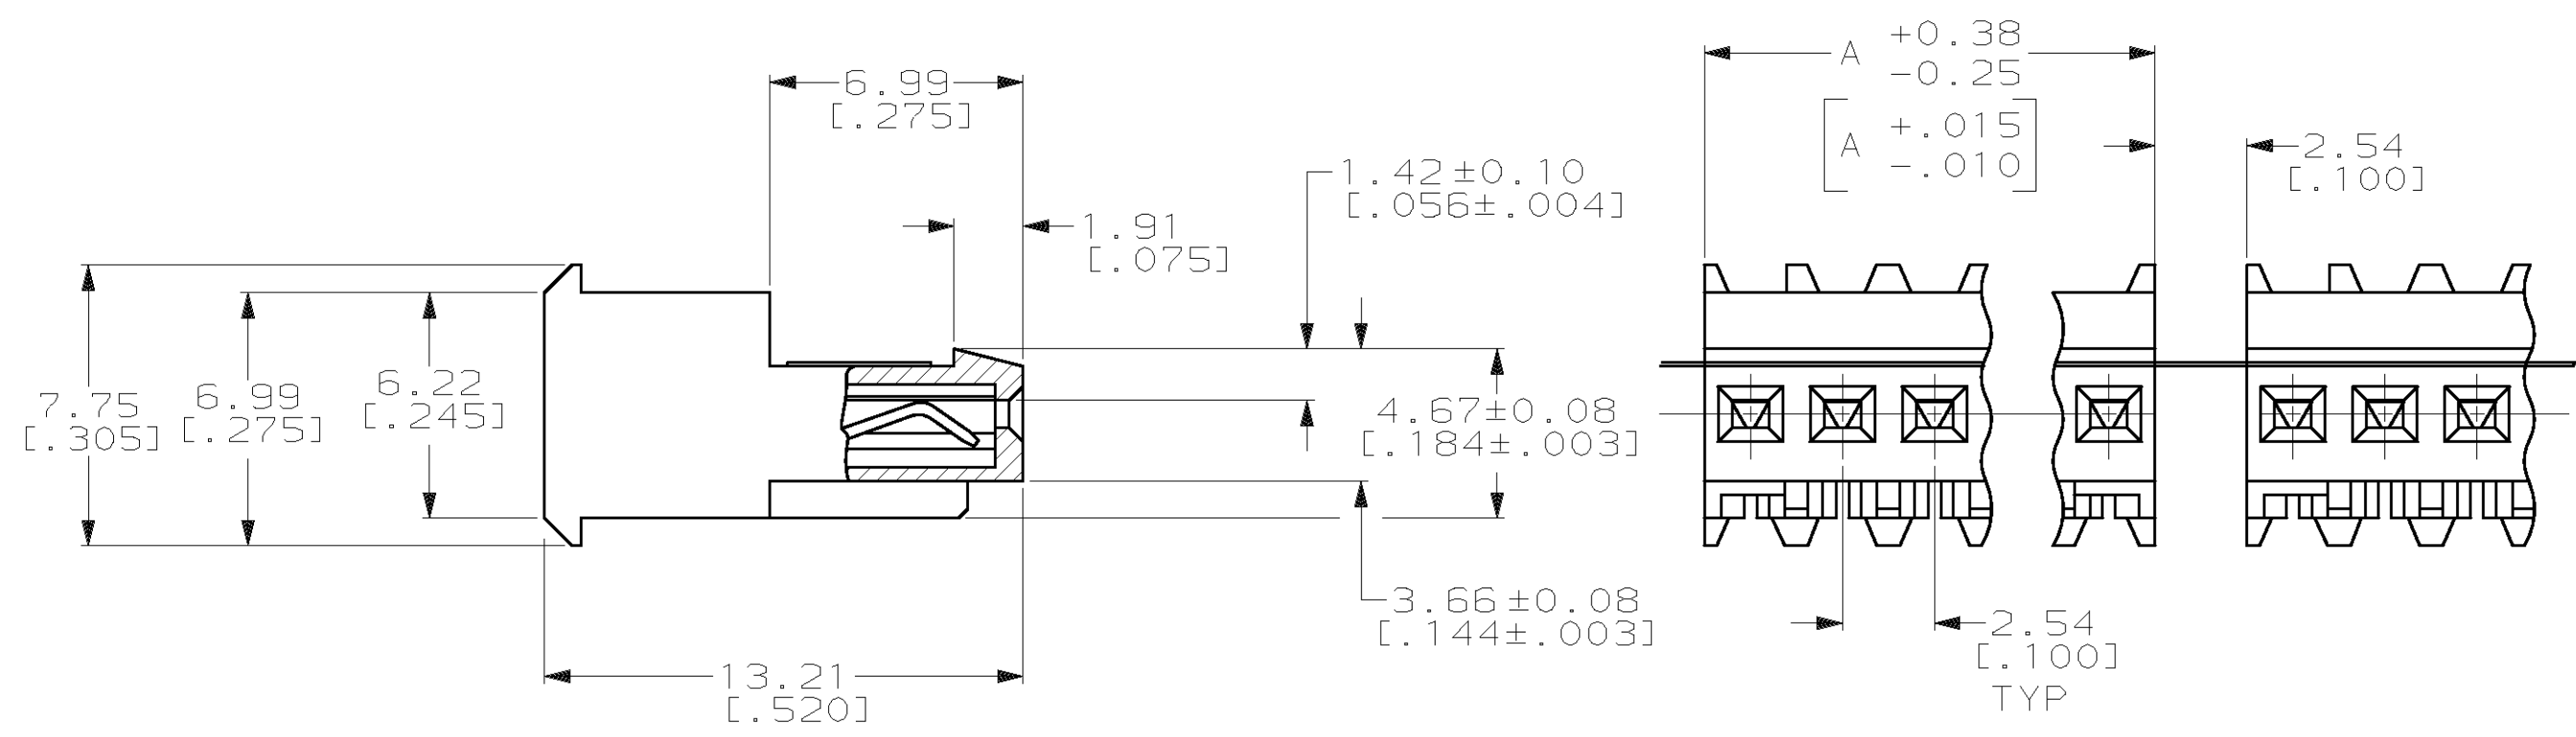

- 1. MATERIAL: CONNECTOR - NYLON UL94V-2 (WHITE).  
CONTACTS - 0.30[.012] THICK COPPER ALLOY  
(BRIGHT-TIN 0.00203  
[.000080] MIN THK)
- 2. CONTACTS ACCEPT 24 AWG WIRE WITH 1.52[.060] MAX  
INSULATION DIAMETER.
- 3. CONTACTS MUST ACCEPT 0.64±0.03[.025±.001] SQUARE  
POST AND REMAIN LOCKED IN POSITION.
- 4. IDENTIFICATION NUMBER FOR LAST CIRCUIT MAY  
NOT APPEAR ON ALL ASSEMBLIES.
- 5. DIMENSIONS IN BRACKETS ARE IN INCHES.
- 6. HOUSING FEATURES ARE: FEED THRU WITH LOCKING  
RAMP.

71.12	[2.800]	28	2-641312-8
68.58	[2.700]	27	2-641312-7
66.04	[2.600]	26	2-641312-6
63.50	[2.500]	25	2-641312-5
60.96	[2.400]	24	2-641312-4
58.42	[2.300]	23	2-641312-3
55.88	[2.200]	22	2-641312-2
53.34	[2.100]	21	2-641312-1
50.80	[2.000]	20	2-641312-0
48.26	[1.900]	19	1-641312-9
45.72	[1.800]	18	1-641312-8
43.18	[1.700]	17	1-641312-7
40.64	[1.600]	16	1-641312-6
38.10	[1.500]	15	1-641312-5
35.56	[1.400]	14	1-641312-4
33.02	[1.300]	13	1-641312-3
30.48	[1.200]	12	1-641312-2
27.94	[1.100]	11	1-641312-1
25.40	[1.000]	10	1-641312-0
22.86	[.900]	9	641312-9
20.32	[.800]	8	641312-8
17.78	[.700]	7	641312-7
15.24	[.600]	6	641312-6
12.70	[.500]	5	641312-5
10.16	[.400]	4	641312-4
7.62	[.300]	3	641312-3
5.08	[.200]	2	641312-2
DIM A		NO OF CIRCUITS	PART NO

DO NOT SCALE PRINT. UNLESS SPECIFIED DIMENSIONS IN mm [INCHES] TOLERANCES ON: 2 PLC DEC ± - 3 PLC DEC ± 0.13 [0.005] ANGLES ± - MATERIAL	DR 5-21-96 B. LEWIS	AMP Incorporated Harrisburg, PA 17105-3608
	CHK 5-21-96 R. SWING	
FINISH	APPD 5-21-96 D. CLARK	NAME
	APPD 5-21-96 D. CLARK	MTA-100 CONNECTOR ASSEMBLY, 24 AWG, STANDARD, TAPE MOUNTED
METRIC	PRODUCT SPEC 108-1050	SIZE
	APPLICATION SPEC 114-1019	CAGE CODE 00779
	WEIGHT -	DRAWING NO 641312
		SCALE 5:1
		SHEET 1 OF 1