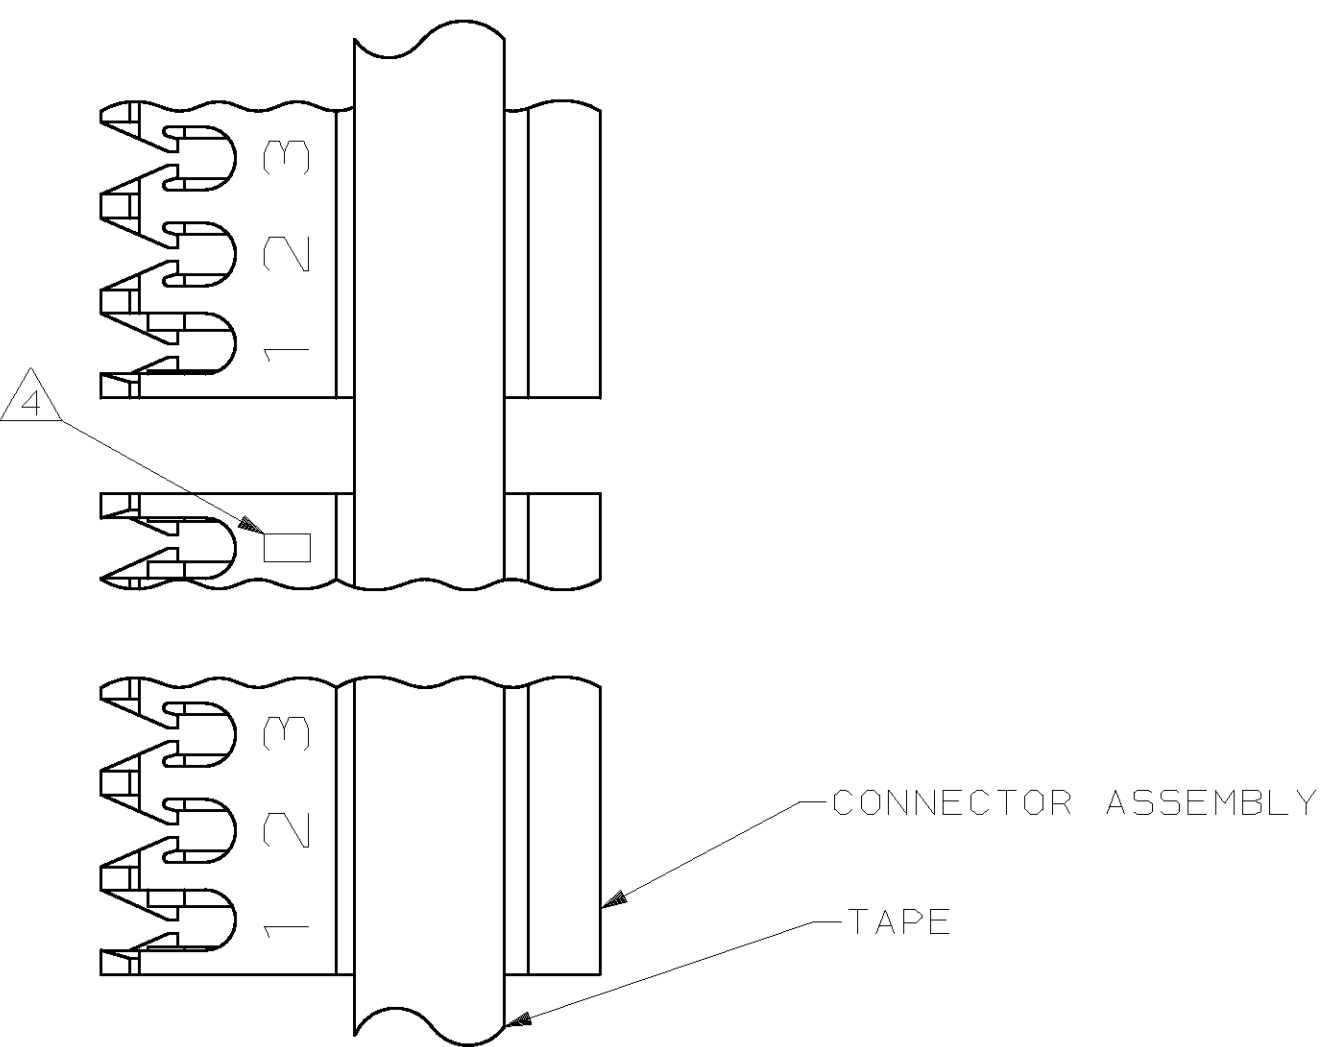

- 1. MATERIAL: CONNECTOR - NYLON UL94V-2 (WHITE).  
CONTACTS - 0.30[.012] THICK COPPER ALLOY  
(BRIGHT-TIN 0.00203  
[.000080] MIN THK)
- 2. CONTACTS ACCEPT 24 AWG WIRE WITH 1.52[.060] MAX  
INSULATION DIAMETER.
- 3. CONTACTS MUST ACCEPT 0.64±0.03[.025±.001] SQUARE  
POST AND REMAIN LOCKED IN POSITION.
- 4. IDENTIFICATION NUMBER FOR LAST CIRCUIT MAY  
NOT APPEAR ON ALL ASSEMBLIES.
- 5. DIMENSIONS IN BRACKETS ARE IN INCHES.
- 6. HOUSING FEATURES ARE: FEED THRU WITH LOCKING  
RAMP.

71.12	[2.800]	28	2-641312-8
68.58	[2.700]	27	2-641312-7
66.04	[2.600]	26	2-641312-6
63.50	[2.500]	25	2-641312-5
60.96	[2.400]	24	2-641312-4
58.42	[2.300]	23	2-641312-3
55.88	[2.200]	22	2-641312-2
53.34	[2.100]	21	2-641312-1
50.80	[2.000]	20	2-641312-0
48.26	[1.900]	19	1-641312-9
45.72	[1.800]	18	1-641312-8
43.18	[1.700]	17	1-641312-7
40.64	[1.600]	16	1-641312-6
38.10	[1.500]	15	1-641312-5
35.56	[1.400]	14	1-641312-4
33.02	[1.300]	13	1-641312-3
30.48	[1.200]	12	1-641312-2
27.94	[1.100]	11	1-641312-1
25.40	[1.000]	10	1-641312-0
22.86	[.900]	9	641312-9
20.32	[.800]	8	641312-8
17.78	[.700]	7	641312-7
15.24	[.600]	6	641312-6
12.70	[.500]	5	641312-5
10.16	[.400]	4	641312-4
7.62	[.300]	3	641312-3
5.08	[.200]	2	641312-2
DIM A		NO OF CIRCUITS	PART NO

DO NOT SCALE PRINT. UNLESS SPECIFIED DIMENSIONS IN mm [INCHES] TOLERANCES ON: 2 PLC DEC ± - 3 PLC DEC ± 0.13 [0.005] ANGLES ± - MATERIAL	DR 5-21-96 B. LEWIS	AMP Incorporated Harrisburg, PA 17105-3608
	CHK 5-21-96 R. SWING	
FINISH	APPD 5-21-96 D. CLARK	NAME
	APPD 5-21-96 D. CLARK	MTA-100 CONNECTOR ASSEMBLY, 24 AWG, STANDARD, TAPE MOUNTED
METRIC	PRODUCT SPEC 108-1050	SIZE
	APPLICATION SPEC 114-1019	CAGE CODE 00779
	WEIGHT -	DRAWING NO 641312
		SCALE 5:1
		SHEET 1 OF 1