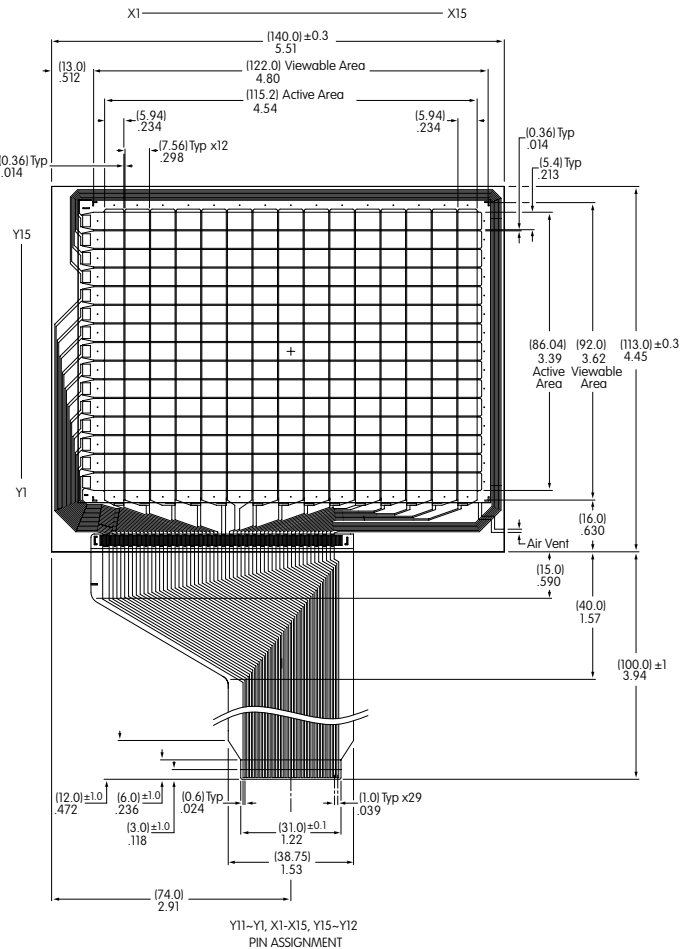

Tilt

Touch

Indicators

Accessories

Supplement

## Digital Touch Screen

Part Number	Screen Size in Inches	Key Area Dimensions	Viewing Area Dimensions	External Dimensions	Panel Thickness	Terminal Detail 30 Pin .039" (1.0mm) Pitch
<b>FTAS225-57AN</b>	5.7	4.54" x 3.39" (115.2mm x 86.04mm)	4.80" x 3.62" (122.0mm x 92.0mm)	5.51" x 4.45" (140.0mm x 113.0mm)	.083" (2.1mm)	Length 3.94" (100.0mm)

Notes: Input method is finger. Number of keys for Digital Touch Screen: 15 x 15. See web site for dimensioned drawings for the Digital Touch Screen.

**Digital  
FTAS225-57AN**

Y11-Y1, X1-X15, Y15-Y12  
PIN ASSIGNMENT