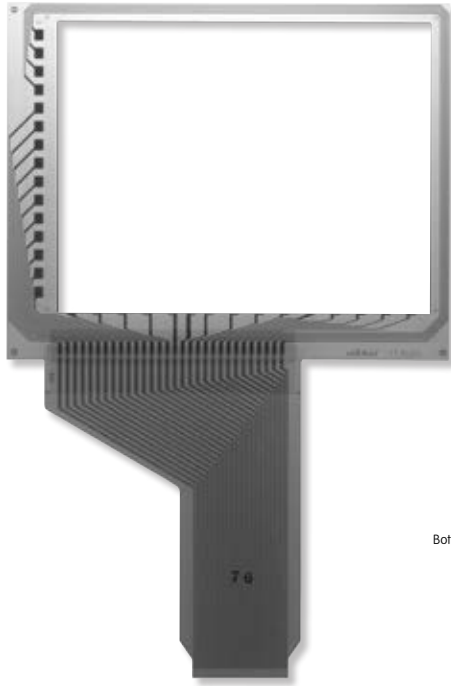

Toggle

Rocker

Pushbutton

Programmable Illuminated PB

Keylocks

Rotaries

Slides

Tactiles

Tilt

Touch

Indicators

Accessories

Supplement

Digital Touch Screen

Part Number	Screen Size in Inches	Key Area Dimensions	Viewing Area Dimensions	External Dimensions	Panel Thickness	Terminal Detail 30 Pin .039" (1.0mm) Pitch
FTAS225-57AN	5.7	4.54" x 3.39" (115.2mm x 86.04mm)	4.80" x 3.62" (122.0mm x 92.0mm)	5.51" x 4.45" (140.0mm x 113.0mm)	.083" (2.1mm)	Length 3.94" (100.0mm)

Notes: Input method is finger. Number of keys for Digital Touch Screen: 15 x 15. See web site for dimensioned drawings for the Digital Touch Screen.

**Digital
FTAS225-57AN**