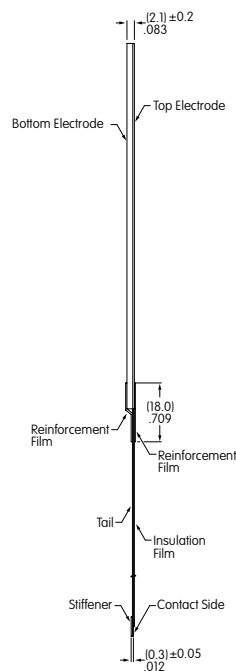

Tilt

Touch

Indicators

Accessories

Supplement

## Digital Touch Screen

Part Number	Screen Size in Inches	Key Area Dimensions	Viewing Area Dimensions	External Dimensions	Panel Thickness	Terminal Detail 30 Pin .039" (1.0mm) Pitch
<b>FTAS225-57AN</b>	5.7	4.54" x 3.39" (115.2mm x 86.04mm)	4.80" x 3.62" (122.0mm x 92.0mm)	5.51" x 4.45" (140.0mm x 113.0mm)	.083" (2.1mm)	Length 3.94" (100.0mm)

Notes: Input method is finger. Number of keys for Digital Touch Screen: 15 x 15. See web site for dimensioned drawings for the Digital Touch Screen.

**Digital  
FTAS225-57AN**

Y11-Y1, X1-X15, Y15-Y12  
PIN ASSIGNMENT