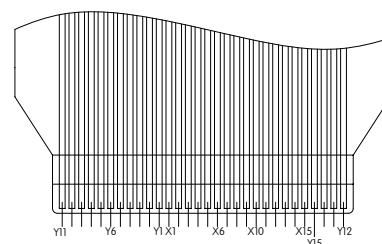

Y11-Y1, X1-X15, Y15-Y12
PIN ASSIGNMENT