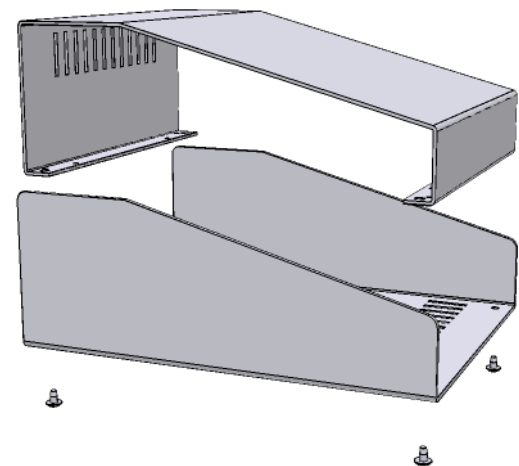

8 7 6 5 4 3 2 1

Enclosures can be Factory Modified (Milling, Drilling, Printing etc.)
 Contact Factory mjm@hammondmfg.com for quotes
 Solid models of this enclosure available in STEP or IGES.

1456FH3
Beige Top, Blue Case - 1456FH3WHBU
Black Top, Blue Case - 1456FH3BKBU
Enclosure Case - 12 ga. Aluminum
Top Panel Sizes to 14" Wide - 14 ga. Aluminum
Self Adhesive Rubber Feet Included
Regired Hardware Included
Replacement Screws - 1421-J6 (6 pcs.)