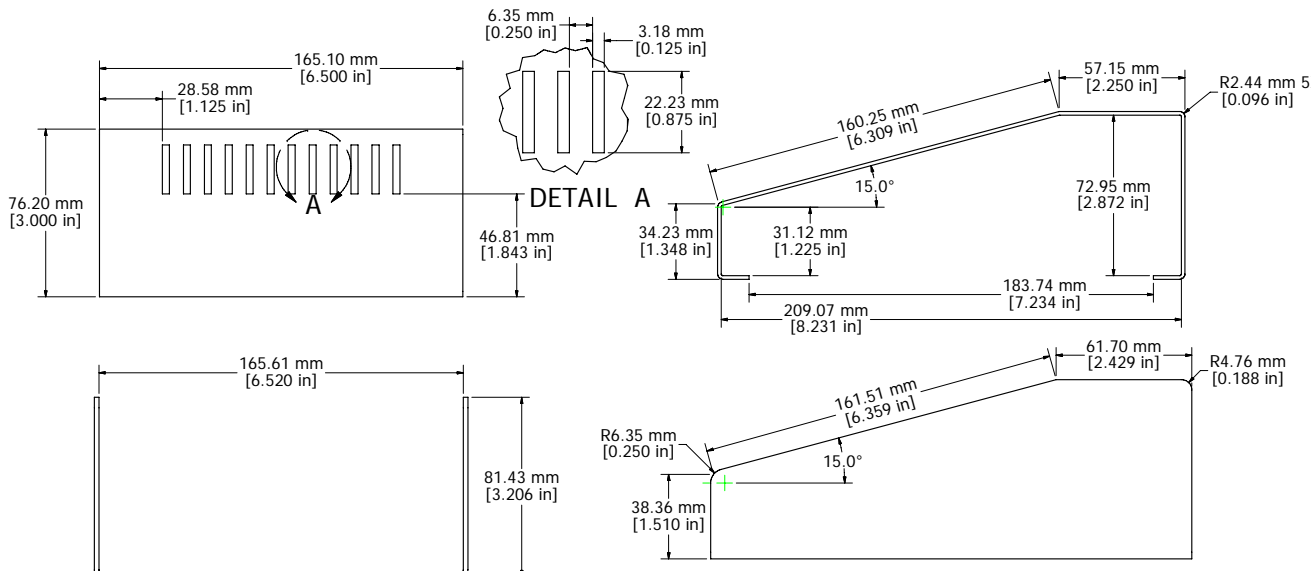

8 7 6 5 4 3 2 1

Enclosures can be Factory Modified (Milling, Drilling, Printing etc.)
 Contact Factory mjm@hammondmfg.com for quotes
 Solid models of this enclosure available in STEP or IGES.

1456FH3
Beige Top, Blue Case - 1456FH3WHBU
Black Top, Blue Case - 1456FH3BKBU
Enclosure Case - 12 ga. Aluminum
Top Panel Sizes to 14" Wide - 14 ga. Aluminum
Self Adhesive Rubber Feet Included
Regired Hardware Included
Replacement Screws - 1421-J6 (6 pcs.)

8 7 6 5 4 3 2 1