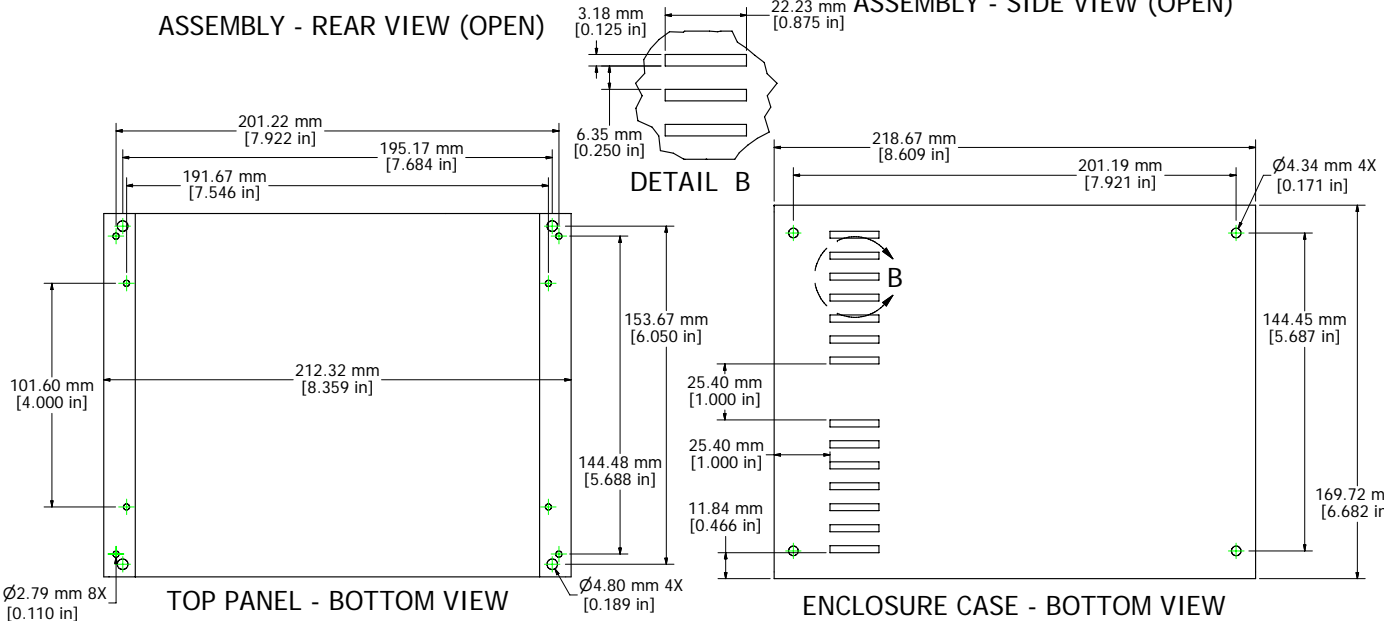

8 7 6 5 4 3 2 1

Enclosures can be Factory Modified (Milling, Drilling, Printing etc.)
 Contact Factory mjm@hammondmfg.com for quotes
 Solid models of this enclosure available in STEP or IGES.

1456FH3
Beige Top, Blue Case - 1456FH3WHBU
Black Top, Blue Case - 1456FH3BKBU
Enclosure Case - 12 ga. Aluminum
Top Panel Sizes to 14" Wide - 14 ga. Aluminum
Self Adhesive Rubber Feet Included
Regired Hardware Included
Replacement Screws - 1421-J6 (6 pcs.)

8 7 6 5 4 3 2 1